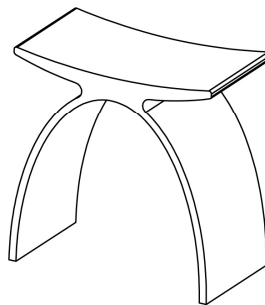

16" RESIN SHOWER STOOL

Cat. No.
6215.

Features:

- ▶ Durable resin construction
- ▶ Curved seat for comfort
- ▶ Attractive arched frame
- ▶ Available in Matte or Gloss finish
- ▶ Sleek contemporary style
- ▶ For use in or out of shower
- ▶ Maximum weight capacity is 250 lb.

Stool Colors:

MT Matte white
GL Gloss White

Overall Dimensions:

Width: 15-7/8"
Depth: 9"
Height: 17"

Dimensions of fixture are nominal and may vary. Dimensions and specifications subject to change without notice.