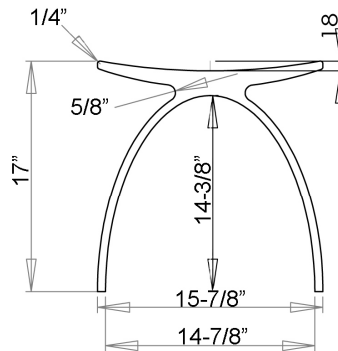

16" RESIN SHOWER STOOL

Cat. No.
6215.

Features:

- ▶ Durable resin construction
- ▶ Curved seat for comfort
- ▶ Attractive arched frame
- ▶ Available in Matte or Gloss finish
- ▶ Sleek contemporary style
- ▶ For use in or out of shower
- ▶ Maximum weight capacity is 250 lb.

Stool Colors:

MT Matte white
GL Gloss White

Overall Dimensions:

Width: 15-7/8"
Depth: 9"
Height: 17"

Dimensions of fixture are nominal and may vary. Dimensions and specifications subject to change without notice.