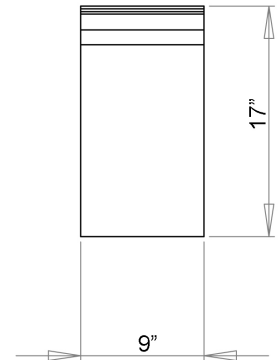

16" RESIN SHOWER STOOL

Cat. No.
6215.

Features:

- ▶ Durable resin construction
- ▶ Curved seat for comfort
- ▶ Attractive arched frame
- ▶ Available in Matte or Gloss finish
- ▶ Sleek contemporary style
- ▶ For use in or out of shower
- ▶ Maximum weight capacity is 250 lb.

Stool Colors:

MT Matte white
GL Gloss White

Overall Dimensions:

Width: 15-7/8"
Depth: 9"
Height: 17"

Dimensions of fixture are nominal and may vary. Dimensions and specifications subject to change without notice.