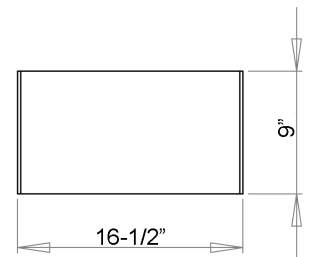

16" RESIN SHOWER STOOL

Cat. No.
6215.

Features:

- ▶ Durable resin construction
- ▶ Curved seat for comfort
- ▶ Attractive arched frame
- ▶ Available in Matte or Gloss finish
- ▶ Sleek contemporary style
- ▶ For use in or out of shower
- ▶ Maximum weight capacity is 250 lb.

Stool Colors:

MT Matte white
GL Gloss White

Overall Dimensions:

Width: 15-7/8"
Depth: 9"
Height: 17"

Dimensions of fixture are nominal and may vary. Dimensions and specifications subject to change without notice.