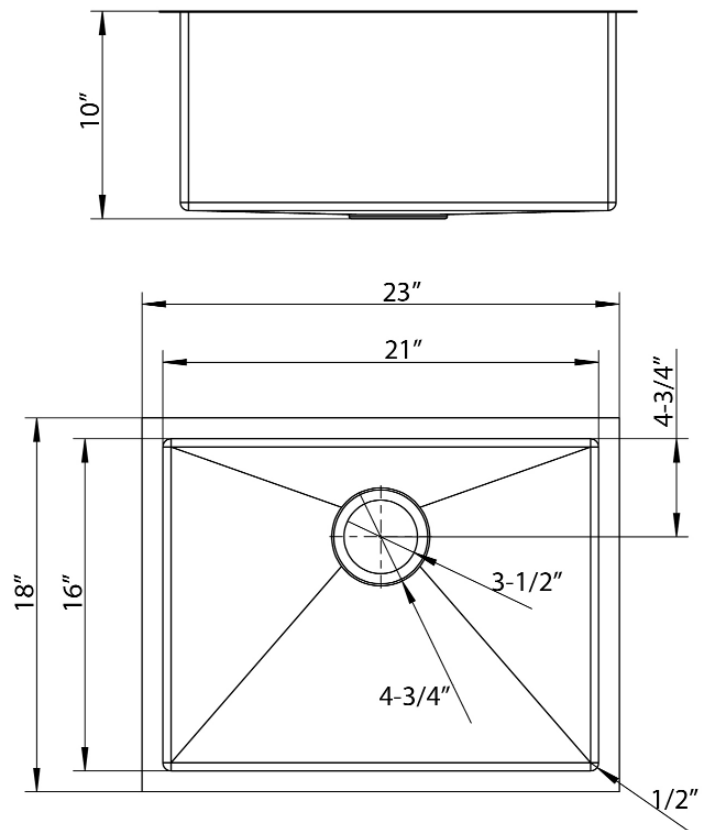

**23" SALOME SINGLE BOWL
RECTANGULAR PREP SINK**

Cat. No
PSSSB2204-SS

W: 23"

D: 18"

H: 10"

Features:

- ▶ Rectangular single bowl
- ▶ Solid 16 gauge, 304 grade metal construction
- ▶ Matte finish
- ▶ Coated for sound insulation
- ▶ Mounting clips and template included
- ▶ Lip is 1-1/16" wide
- ▶ Drain is 3-1/2"
- ▶ Drain sold separately
- ▶ Wire grid available to purchase separately, **PSSSB2204-Wire**

***Please do NOT cut hole without
template or actual product.**

Interior Dimensions:

Basin Interior: 21" W x 16" D

Basin Depth: 9-1/2"

Dimensions of fixture are nominal and may vary within the range of tolerances established by ANSI Standard A112.19.2. Dimensions and specifications subject to change without notice.