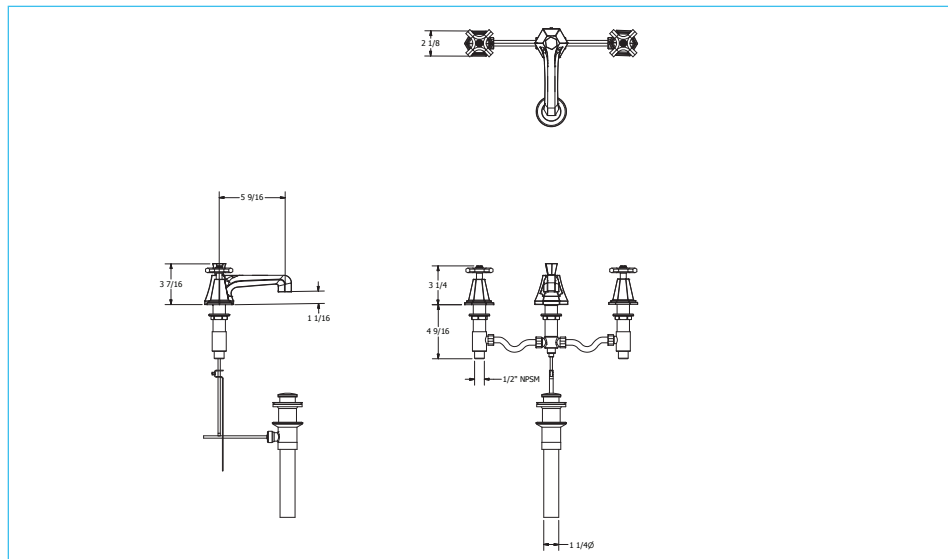

CERTIFICATIONS

Meets or exceeds ASME A112.18.1/CSA B125.1 ANSI61
Certifications: IAPMO(cUPC), CEC, WaterSense, State of Massachusetts, and others
Code compliance: ADA, UPC, cUPC, WaterSense