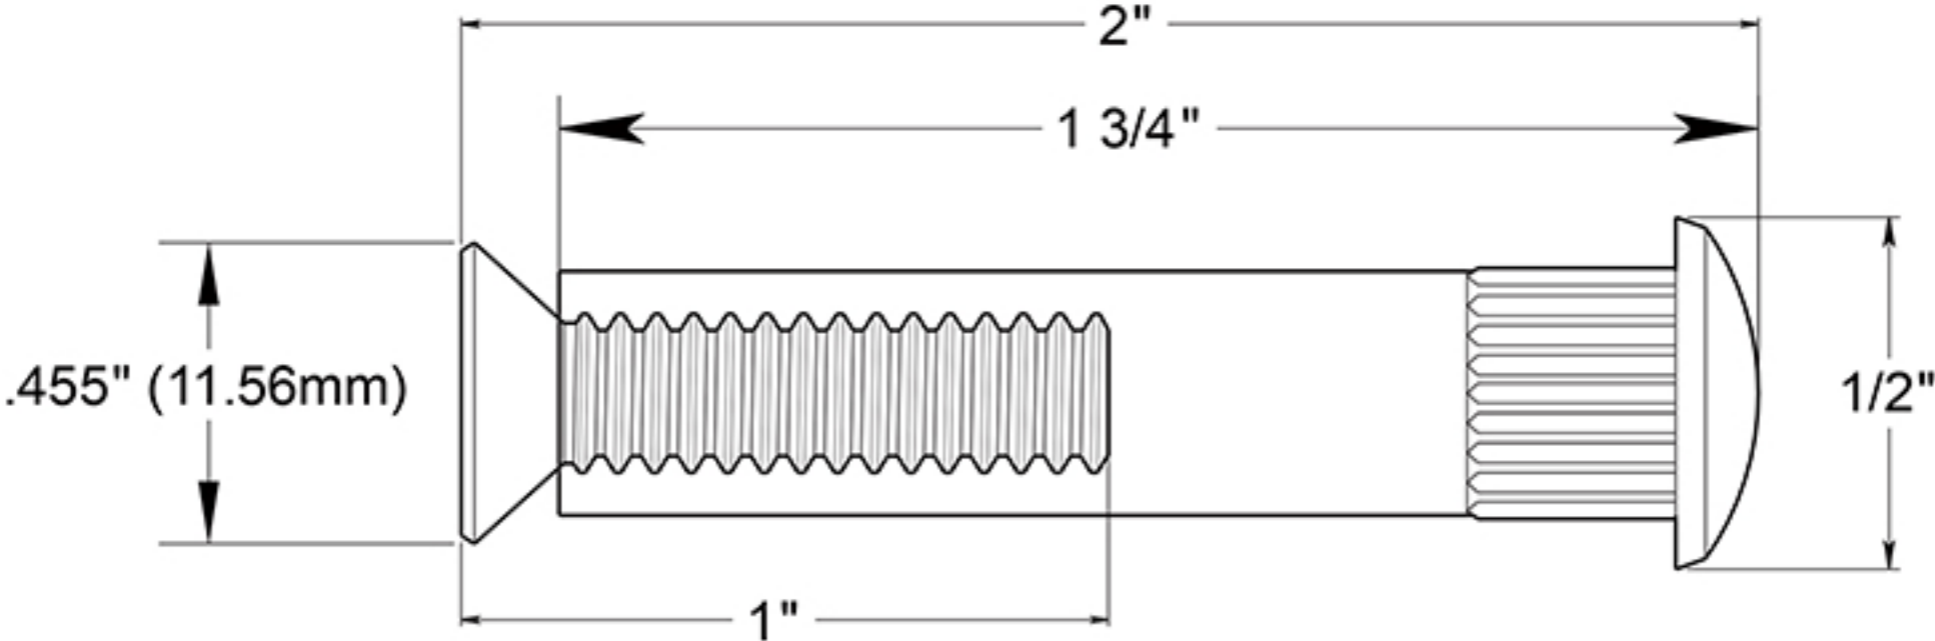

DCSB175

SEX BOLTS FOR DC40 DOOR CLOSER / STEEL

<p>DRAWING NOT TO SCALE</p>	<p>NOTE: Deltana reserves the right to constantly improve its products and is not responsible for differences between the product in-hand and the specifications contained in this drawing. We do not recommend to pre-drill holes or pre-cut woods or metals based on the drawing information if the veracity of the specifications has not been proven by the live product.</p>
-----------------------------	---