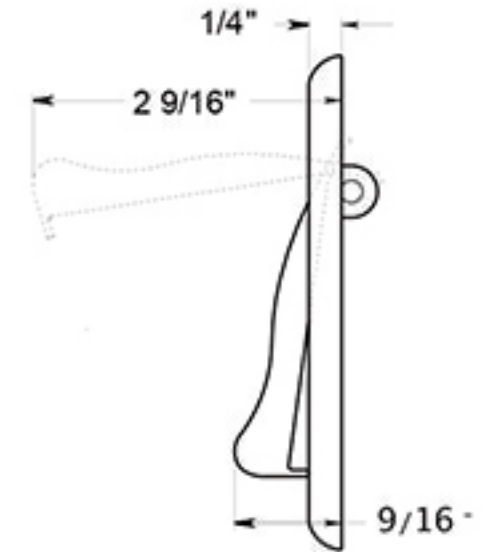

MS211

13-1/8" MAIL SLOT / WITH INTERIOR FRAME / SOLID BRASS

DRAWING NOT TO SCALE

NOTE: Deltana reserves the right to constantly improve its products and is not responsible for differences between the product in-hand and the specifications contained in this drawing. We do not recommend to pre-drill holes or pre-cut woods or metals based on the drawing information if the veracity of the specifications has not been proven by the live product.