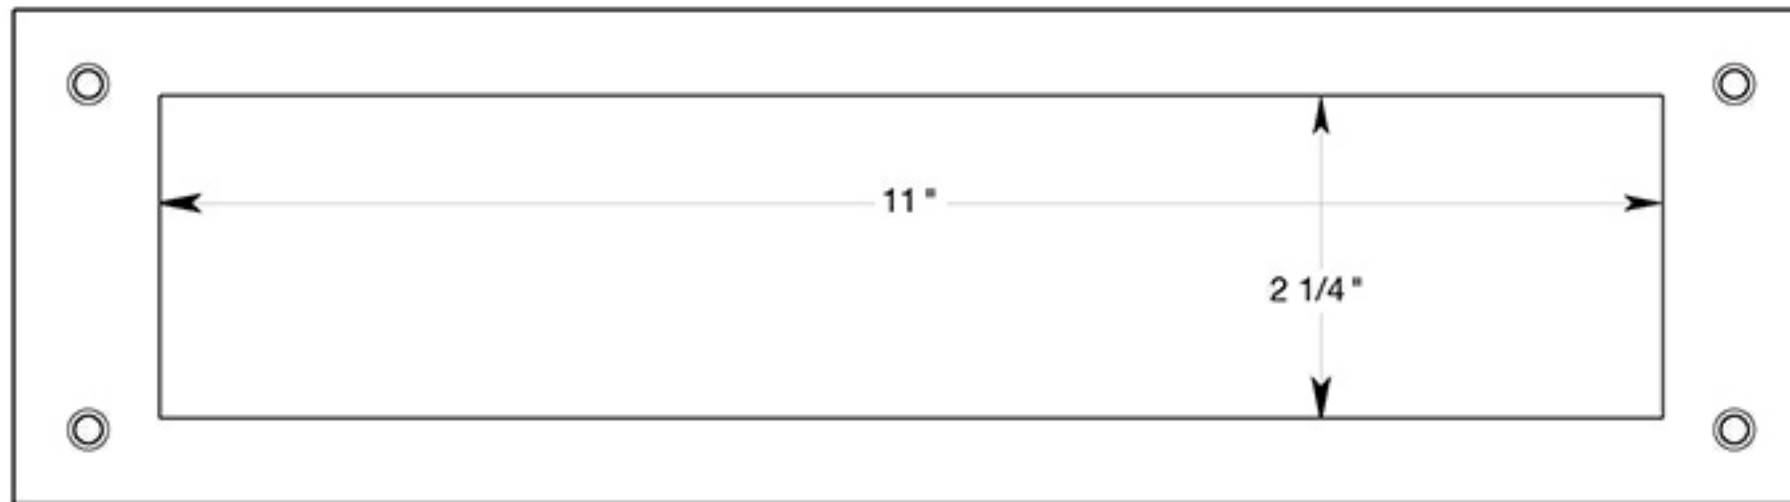

MS211

13-1/8" MAIL SLOT / WITH INTERIOR FRAME / SOLID BRASS

DRAWING NOT TO SCALE

NOTE: Deltana reserves the right to constantly improve its products and is not responsible for differences between the product in-hand and the specifications contained in this drawing. We do not recommend to pre-drill holes or pre-cut woods or metals based on the drawing information if the veracity of the specifications has not been proven by the live product.