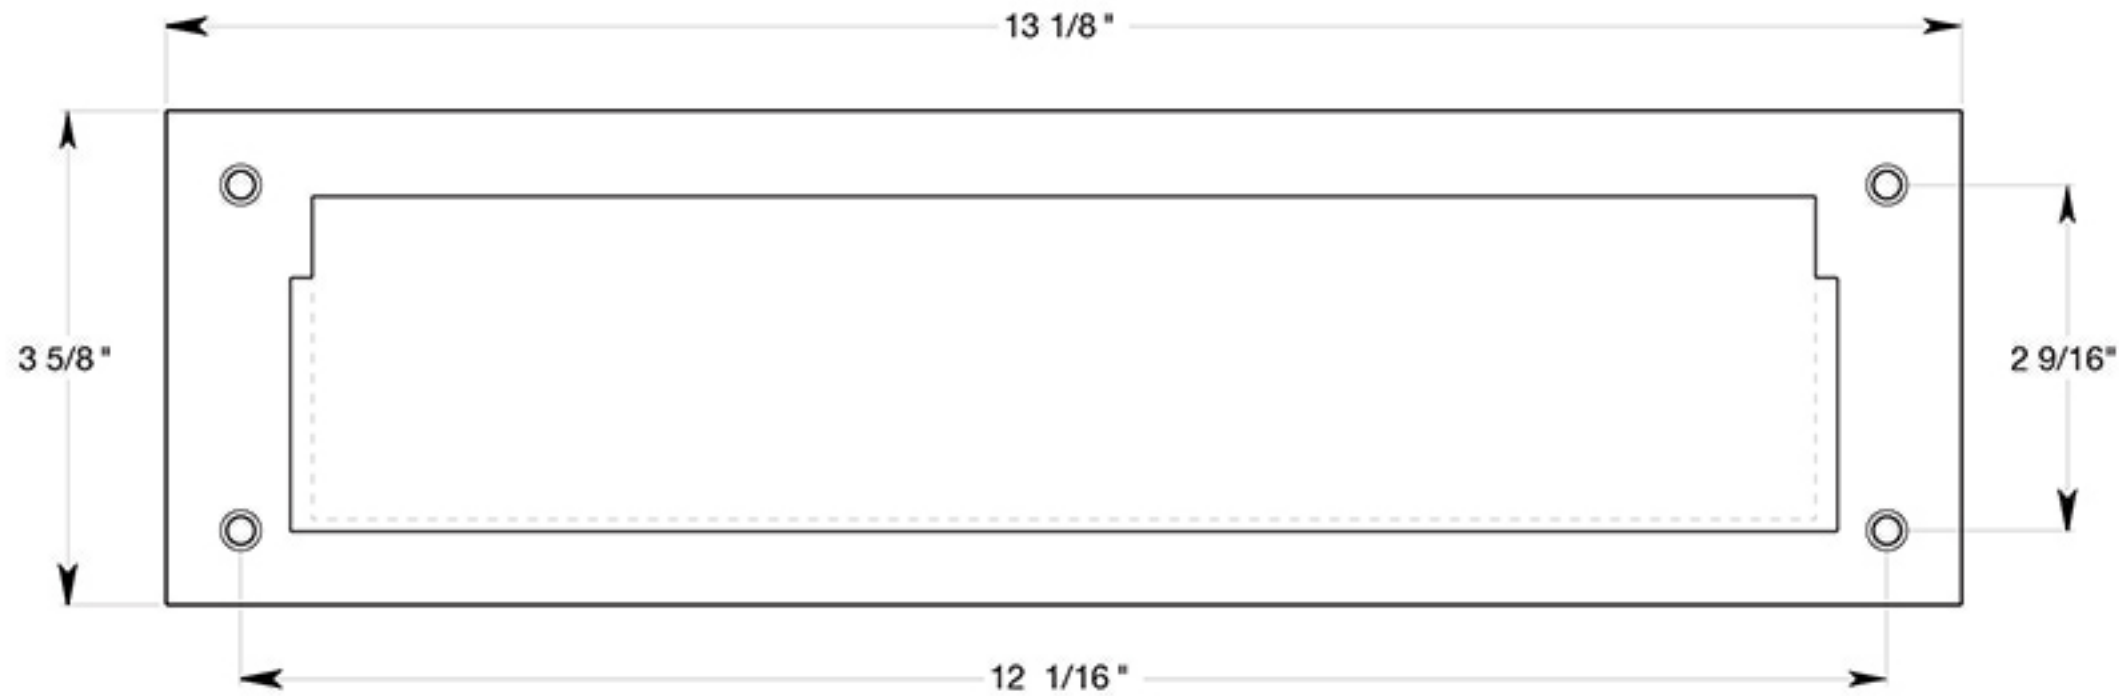

MS211

13-1/8" MAIL SLOT / WITH INTERIOR FRAME / SOLID BRASS

DRAWING NOT TO SCALE

NOTE: Deltana reserves the right to constantly improve its products and is not responsible for differences between the product in-hand and the specifications contained in this drawing. We do not recommend to pre-drill holes or pre-cut woods or metals based on the drawing information if the veracity of the specifications has not been proven by the live product.