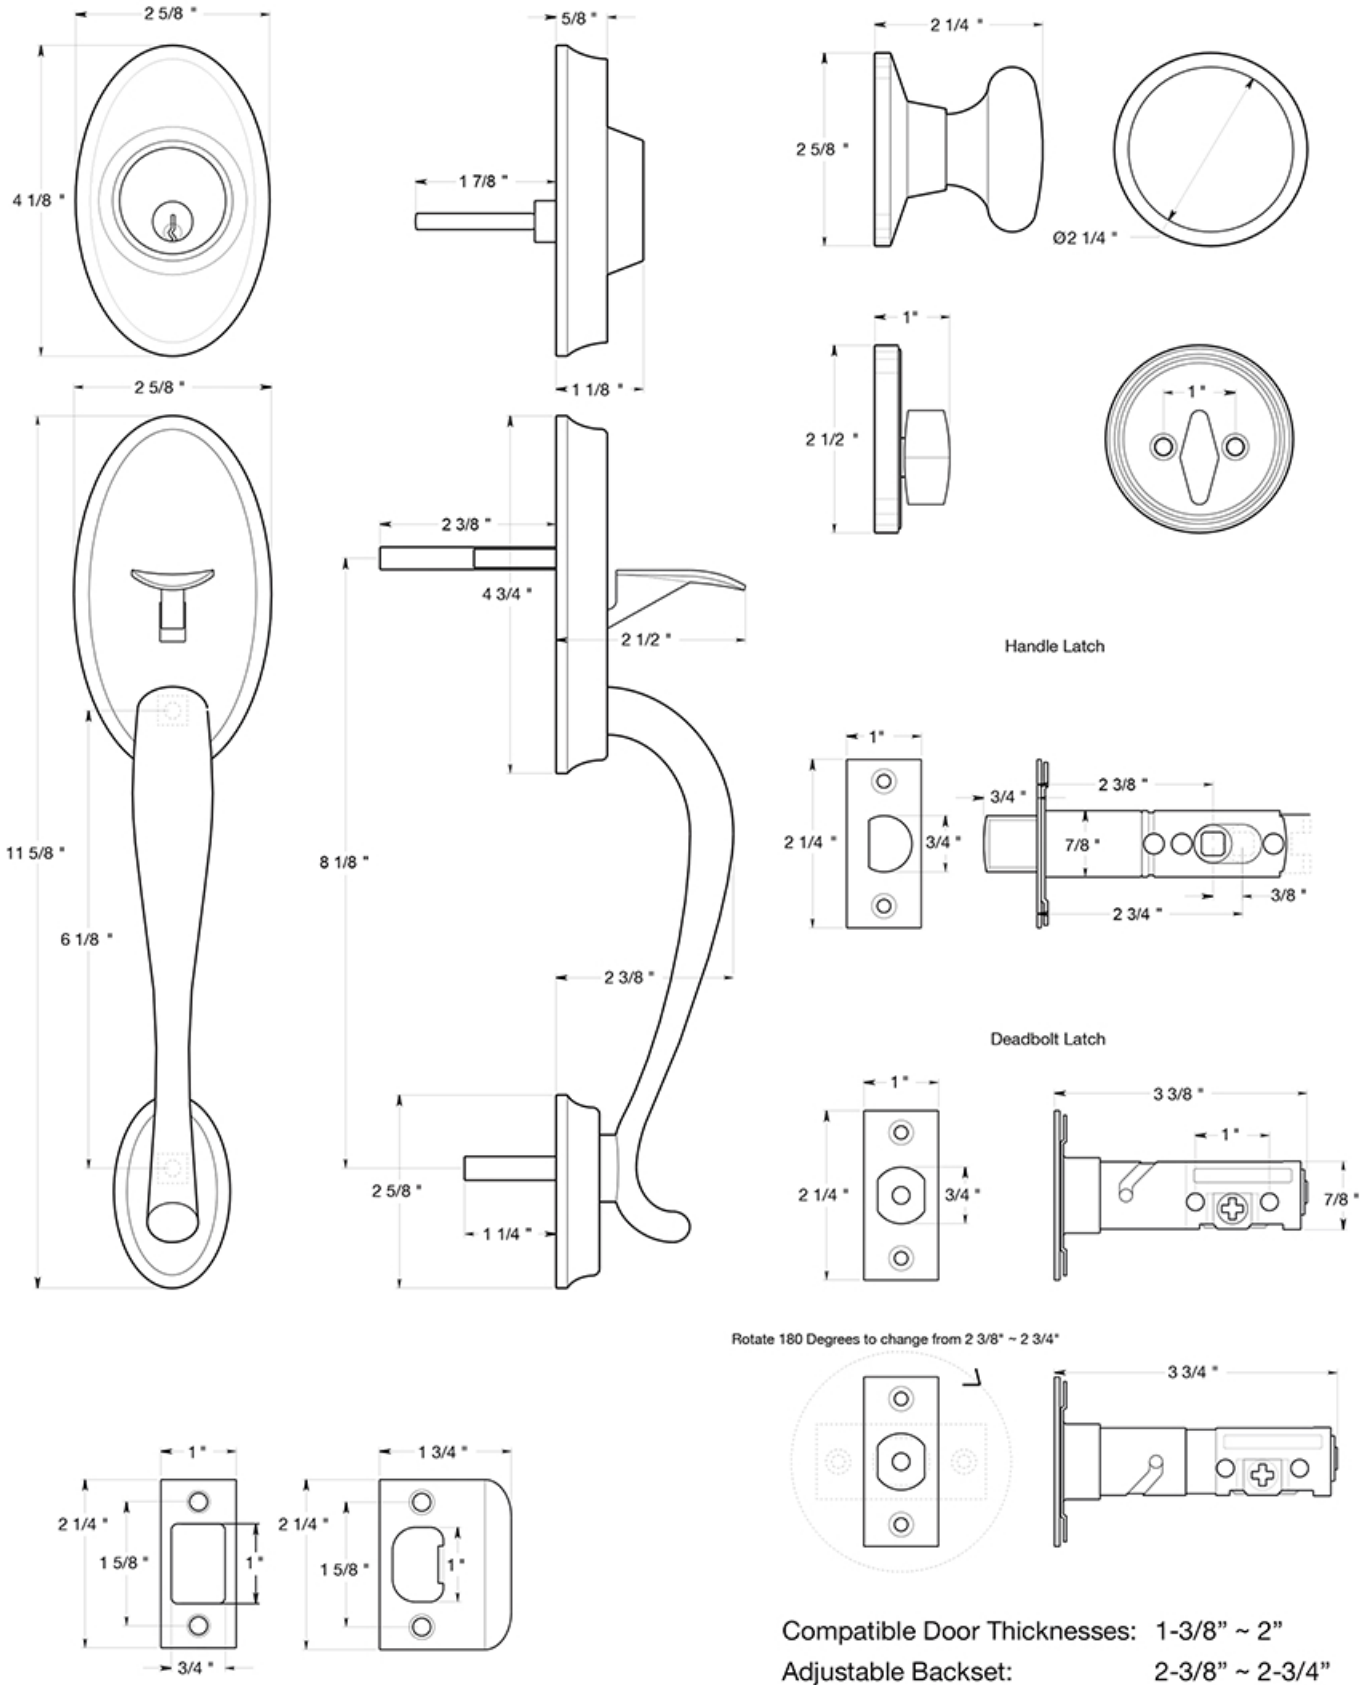

PRRHRK

RIVERSDALE HANDLESET / ENTRY / WITH ROUND KNOB
ELITE / SOLID BRASS

DRAWING NOT TO SCALE

NOTE: Deltana reserves the right to constantly improve its products and is not responsible for differences between the product in-hand and the specifications contained in this drawing. We do not recommend to pre-drill holes or pre-cut woods or metals based on the drawing information if the veracity of the specifications has not been proven by the live product.