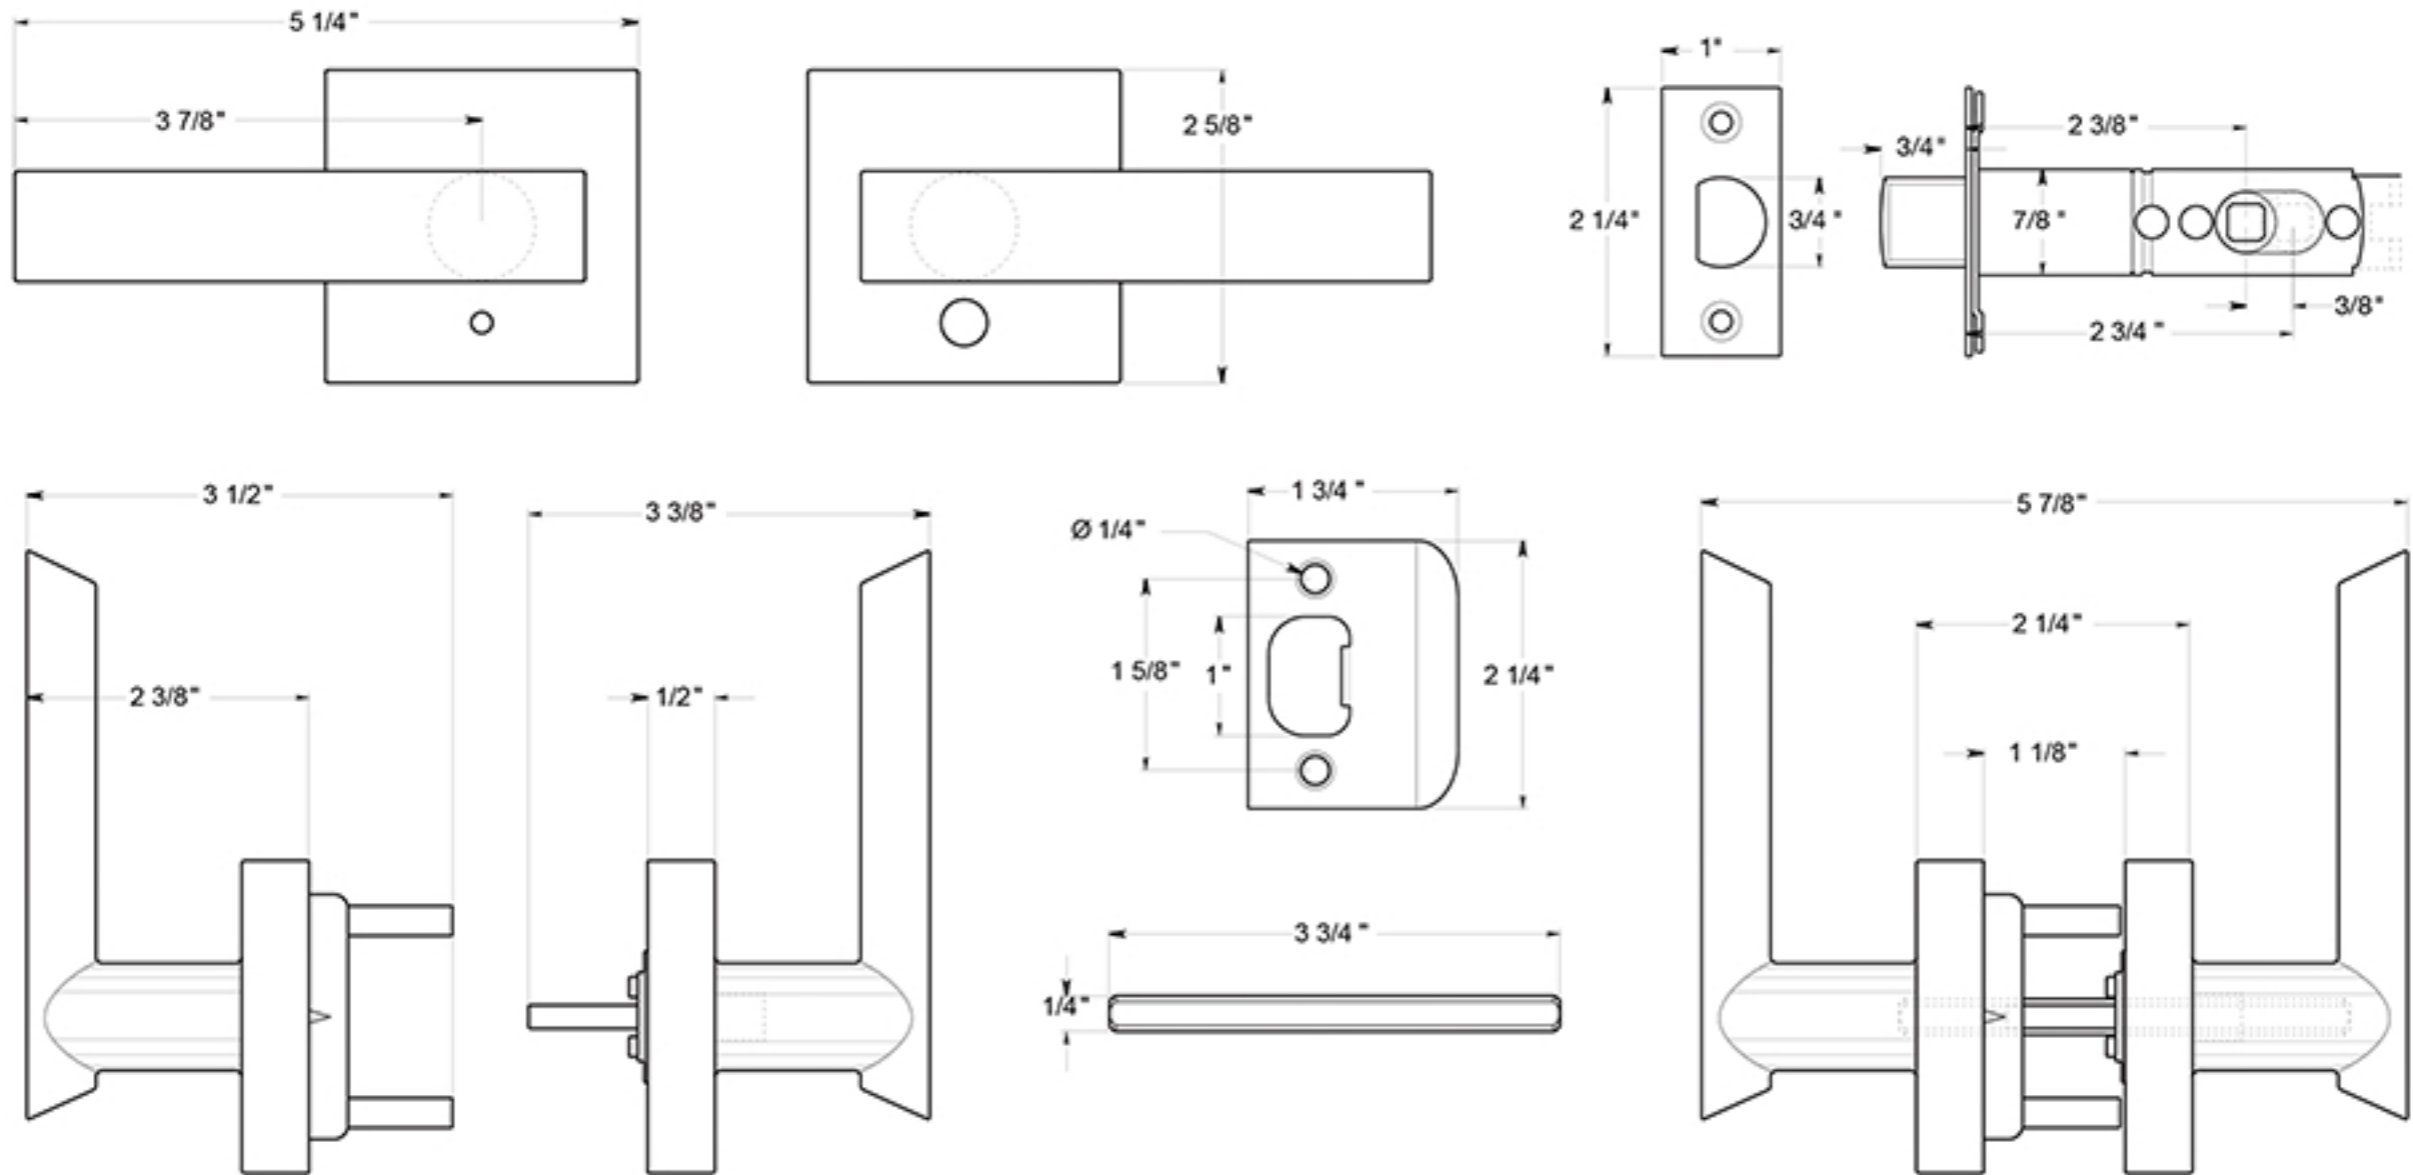

ZLLS2-LH

LIVINGSTON LEVERS / PRIVACY / LEFT HAND / RESIDENTIAL ELITE / ZINC

DRAWING NOT TO SCALE

NOTE: Deltana reserves the right to constantly improve its products and is not responsible for differences between the product in-hand and the specifications contained in this drawing. We do not recommend to pre-drill holes or pre-cut woods or metals based on the drawing information if the veracity of the specifications has not been proven by the live product.