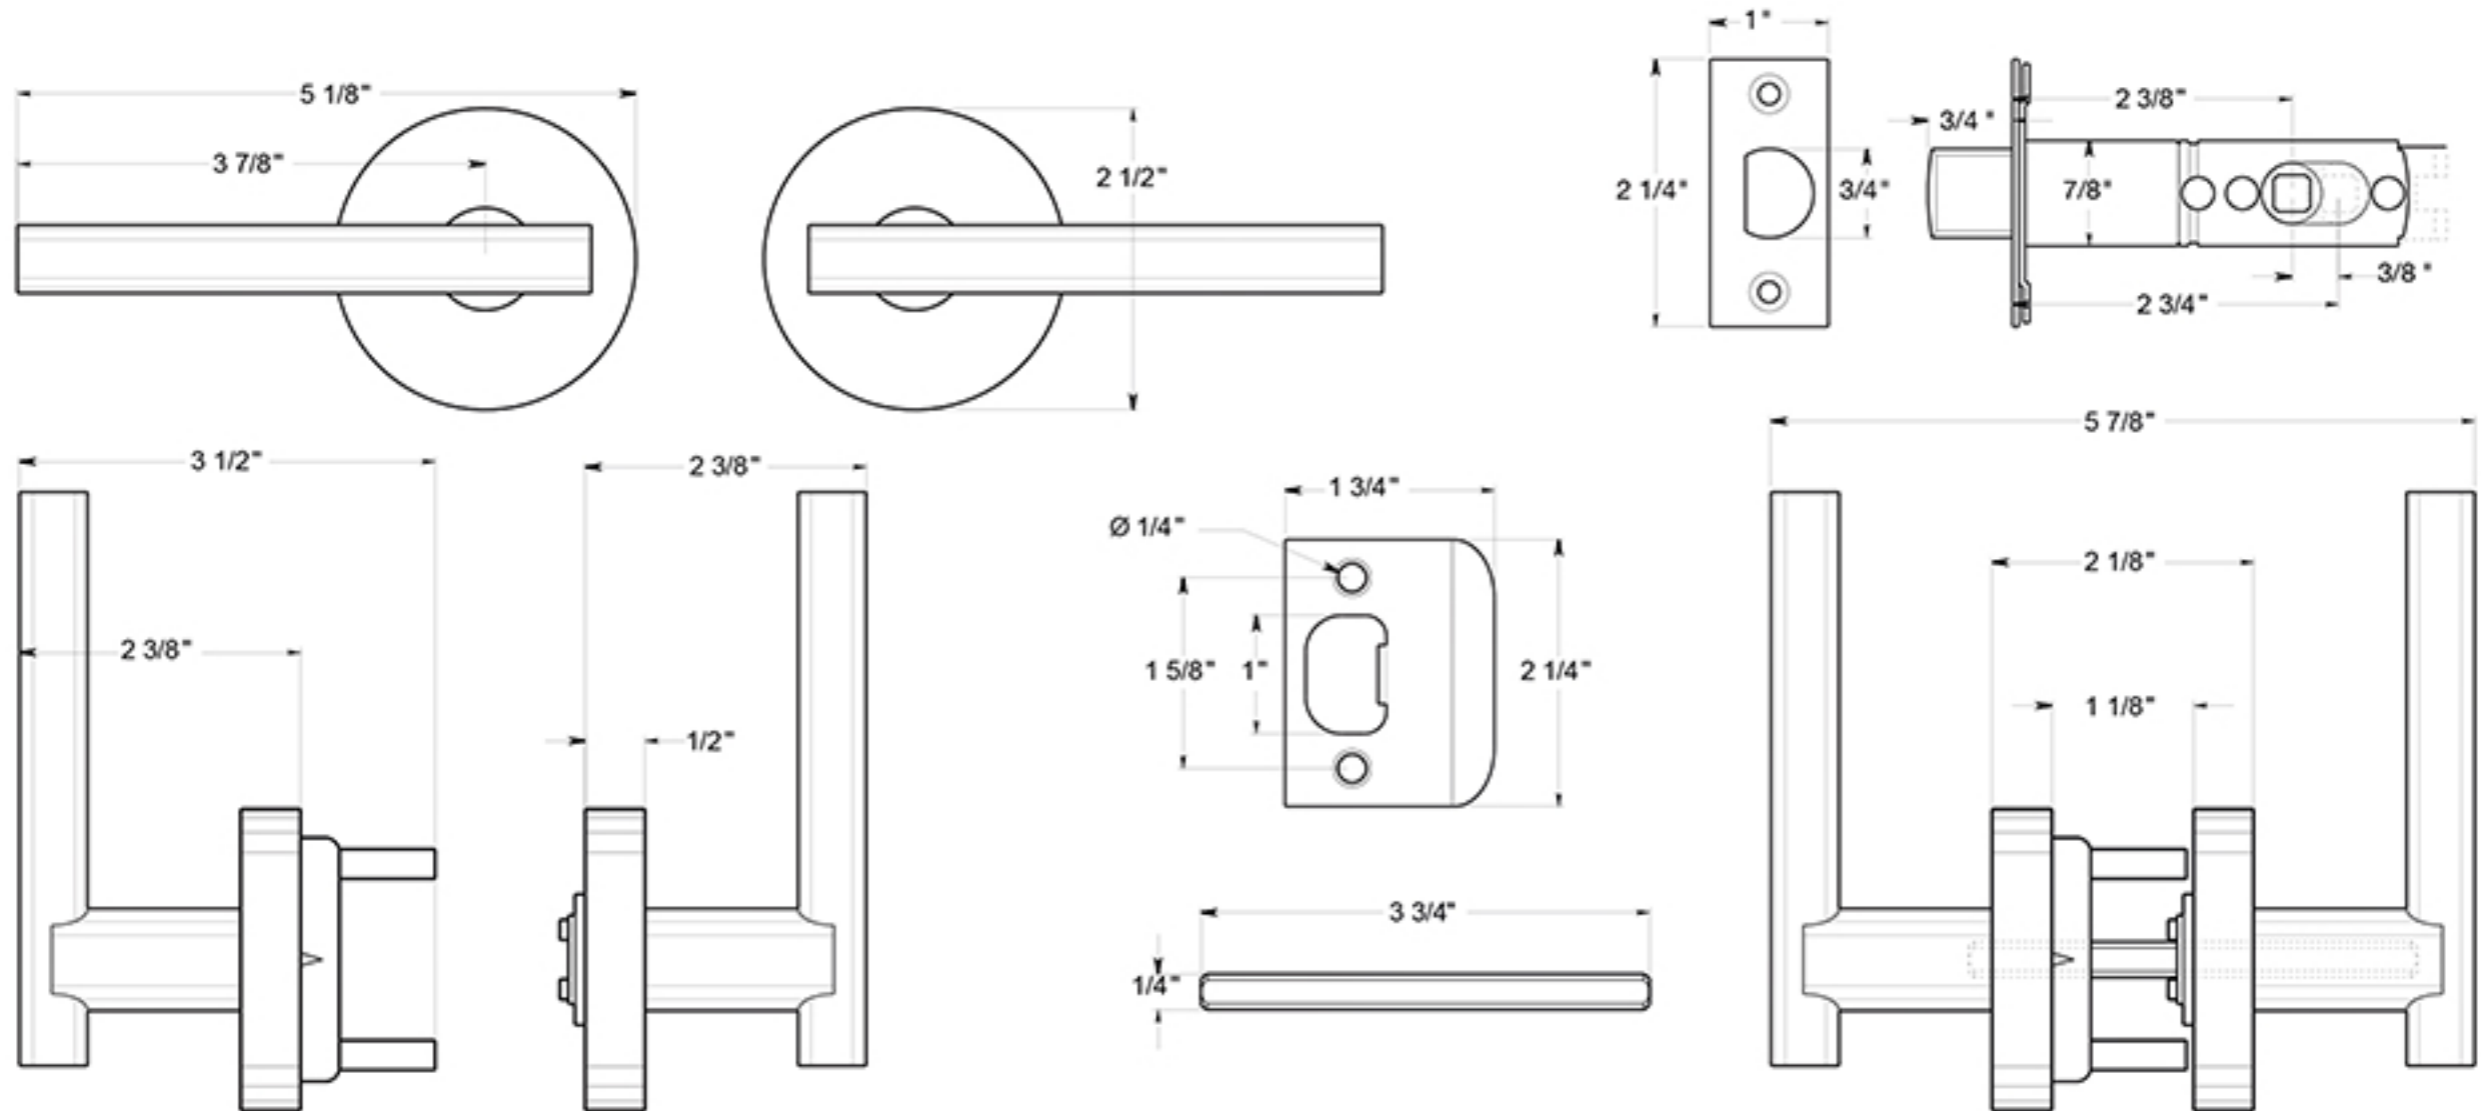

ZMLR3

MANDEVILLE LEVERS / PASSAGE / RESIDENTIAL ELITE / ZINC

DRAWING NOT TO SCALE

NOTE: Deltana reserves the right to constantly improve its products and is not responsible for differences between the product in-hand and the specifications contained in this drawing. We do not recommend to pre-drill holes or pre-cut woods or metals based on the drawing information if the veracity of the specifications has not been proven by the live product.