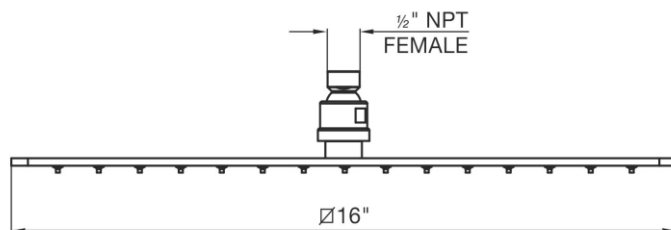

FV126.05.2.0

16" square showerhead.
Ducha de techo cuadrada de 40 cm.

FRANZ
VIEGENER

FEATURES CARACTERÍSTICAS

COLOR / FINISHES COLOR / ACABADOS

- AI *Stainless Steel*
- PN *Polished Nickel*
- BN *Brushed Nickel*
- BG *Brushed Gold*
- PG *Polished Gold*
- RG *Rose Gold*
- FB *Flat Black*