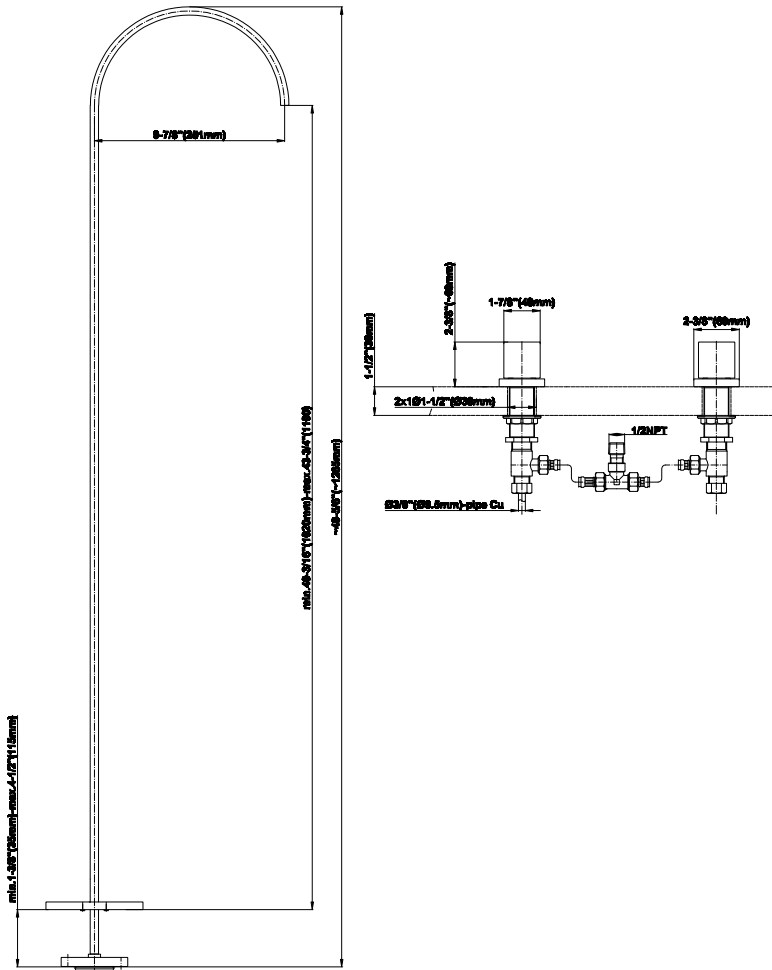

Warranty

- Limited lifetime warranty

For complete warranty information go to
www.graff-designs.com/en-nam/warranty