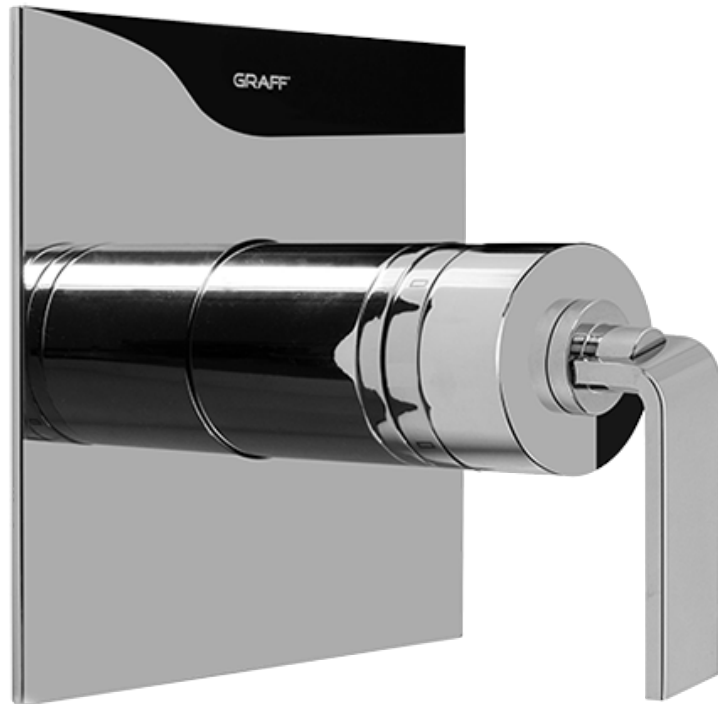

SHOWER
Contemporary Square
Thermostatic Set w/Body Sprays
& Handshower (Rough & Trim)
GC1.132A-LM40S

GRAFF[®]

Information

- 8" Rain Showerhead with 12" Wall-Mounted Shower Arm
- Flush-Mounted Swivel Body Sprays (3 pieces)
- Handshower Set w/Wall Bracket and Multi-function Handshower
- 3/4" Thermostatic Valve
- Stop/Volume Control Valves (3 pieces)
- Flow rates: showerhead \leq 1.8 max gpm, handshower \leq 1.5 max gpm, body sprays \leq 1.5 max gpm each
- Optional Extension Kit Available

SHOWER
Rough
G-8005

GRAFF®

Information

- 18.4 gpm @ 60 psi
- 3/4" universal inlets/outlets with female threads
- Built-in service stops
- Complete serviceability from front of all units
- Supplied with protective plastic cover
- Thermostatic valve uses a paraffin wax cartridge

Finishes

Polished
Chrome

Steelnox®
(Satin Nickel)

SHOWER
Immersion SOLID Trim Plate
w/Handle
G-8041-LM40S-T

GRAFF®

Information

- Single metal handle
- Decorative trim plate
- Use with G-8000 or G-8005 thermostatic rough valve
- To complete package, you must order rough valve
- ADA

Finishes

Polished
Chrome

SteeInox®
(Satin Nickel)

SHOWER
Immersion SOLID Trim Plate
w/Handle
G-8095-LM40S-T

GRAFF®

Information

- Single metal handle
- Decorative trim plate
- Use with G-8070 or G-8075 thermostatic stop/volume control rough valve
- To complete package, you must order rough valve
- ADA