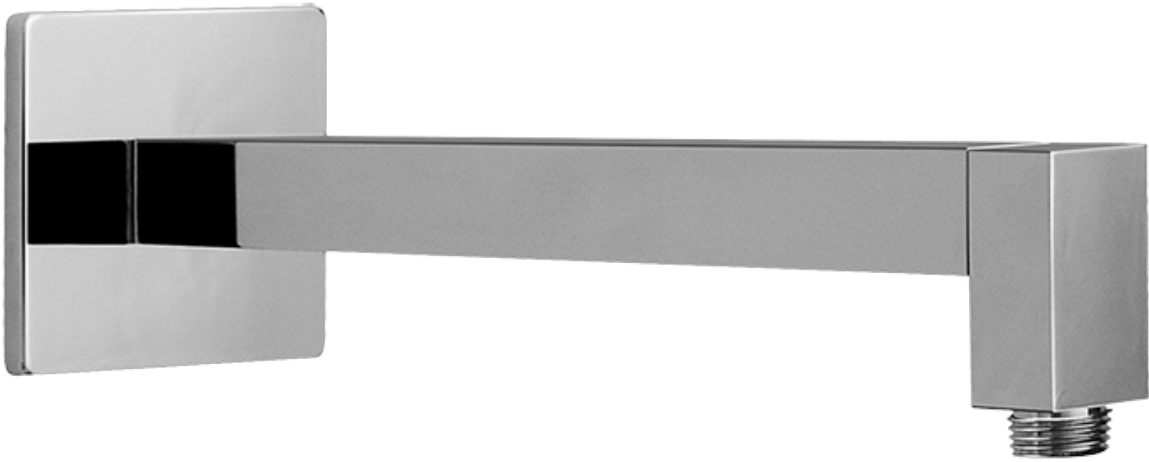

Finishes

Polished
Chrome

Steelnox®
(Satin Nickel)

SHOWER
Immersion SOLID Trim Plate
w/Handle
G-8041-LM40S-T

GRAFF®

Information

- Single metal handle
- Decorative trim plate
- Use with G-8000 or G-8005 thermostatic rough valve
- To complete package, you must order rough valve
- ADA

Finishes

Polished
Chrome

Steelnox[®]
(Satin Nickel)

G-8497

Shower Components

Contemporary Flush-Mount Body Spray with Solid Brass Swivel Head

Product Features

- 12 no-clog, easy-clean silicone jets
- Metal ball-joint allows for 18° angle adjustment of body spray
- Brass wall escutcheon and Flush-mounted trim
- 1/2" NPT female thread inlet
- Body spray flow rate ≤ 1.5 max gpm

SHOWER
Contemporary 12" Shower Arm
G-8530

GRAFF®

Information

- Includes arm and square flange
- 1/2" NPT male thread inlet
- For use with all showerheads (especially G-8438)

Finishes

Polished
Chrome

Steelnox®
(Satin Nickel)