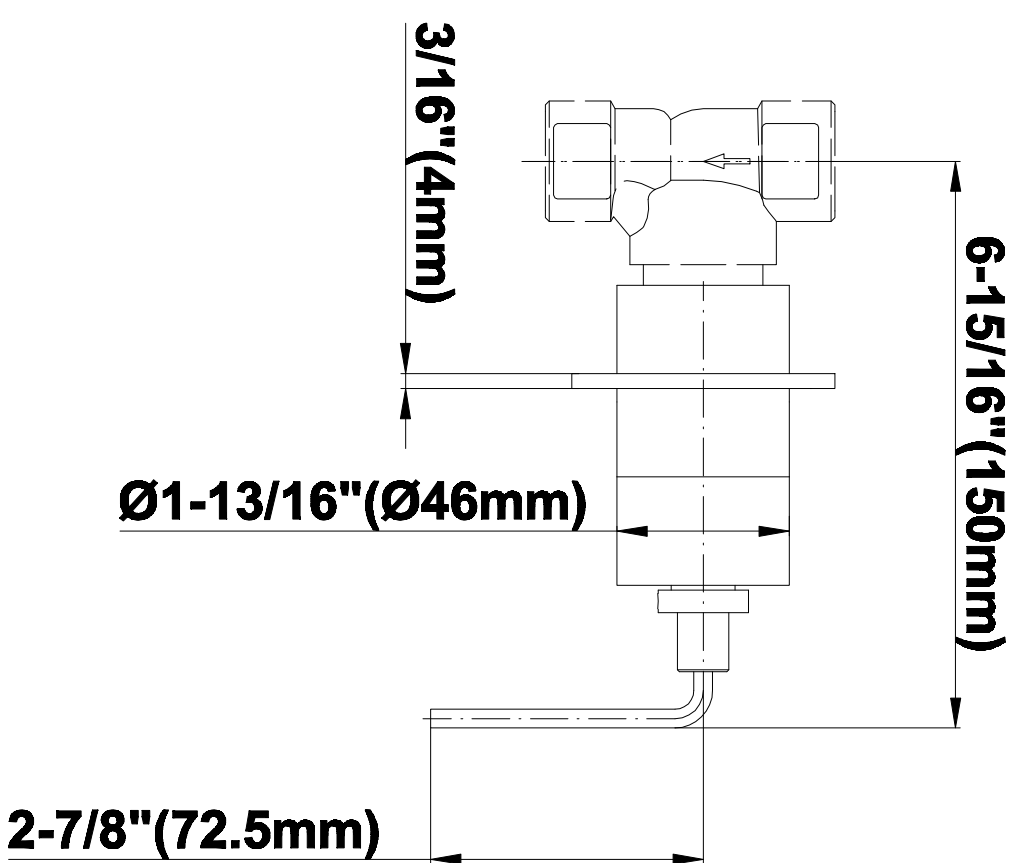

SHOWER
Contemporary Square
Thermostatic Set w/Body Sprays
& Handshower (Rough & Trim)
GC1.132A-LM40S

GRAFF[®]

Information

- 8" Rain Showerhead with 12" Wall-Mounted Shower Arm
- Flush-Mounted Swivel Body Sprays (3 pieces)
- Handshower Set w/Wall Bracket and Multi-function Handshower
- 3/4" Thermostatic Valve
- Stop/Volume Control Valves (3 pieces)
- Flow rates: showerhead \leq 1.8 max gpm, handshower \leq 1.5 max gpm, body sprays \leq 1.5 max gpm each
- Optional Extension Kit Available

SHOWER
Rough
G-8005

GRAFF®

Information

- 18.4 gpm @ 60 psi
- 3/4" universal inlets/outlets with female threads
- Built-in service stops
- Complete serviceability from front of all units
- Supplied with protective plastic cover
- Thermostatic valve uses a paraffin wax cartridge

Finishes

Polished
Chrome

Steelnox®
(Satin Nickel)

G-8095

SHOWER
8" Square Brass Showerhead
G-8438

GRAFF®

Information

- 1/4" thick
- 144 no-clog, easy-clean rubber spray nozzles
- Recommended use with ceiling shower arm
- Recommended for use at no more than 10 degrees tilt
- Showerhead flow rate ≤ 1.8 max gpm
- CALGreen

Finishes

Polished
Chrome

SteelInox®
(Satin Nickel)

G-8438

Aqua-Sense Collection
Contemporary 8" Square Showerhead

Product Features

- 1/4" thick
- 144 no-clog, easy-clean rubber spray nozzles
- Showerhead flow rate ≤ 1.8 max gpm