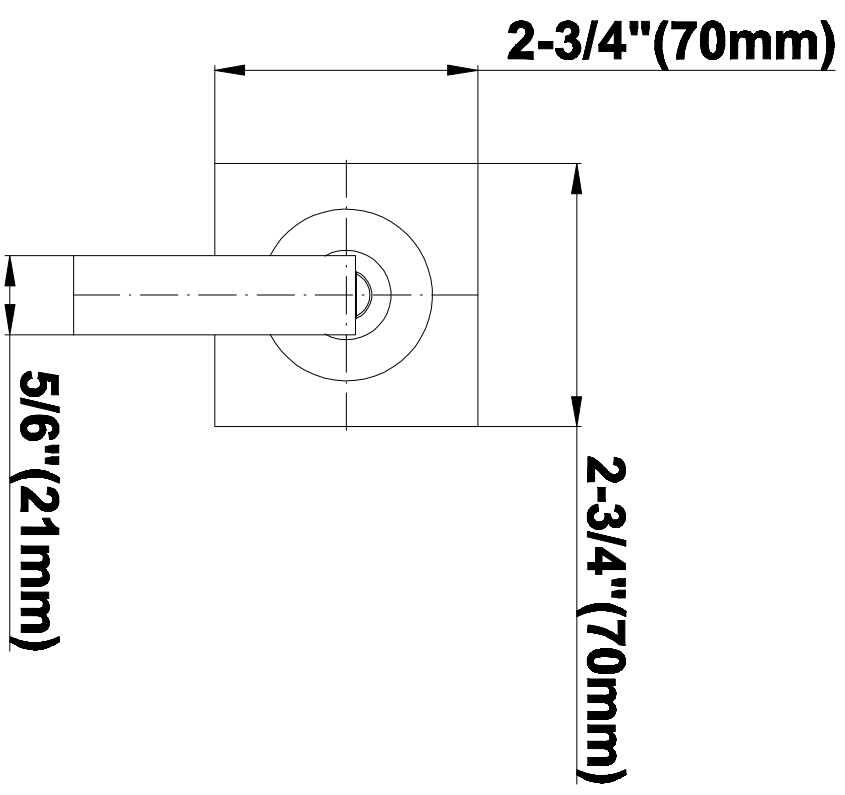

SHOWER
Contemporary Square
Thermostatic Set w/Body Sprays
& Handshower (Rough & Trim)
GC1.132A-LM40S

GRAFF[®]

Information

- 8" Rain Showerhead with 12" Wall-Mounted Shower Arm
- Flush-Mounted Swivel Body Sprays (3 pieces)
- Handshower Set w/Wall Bracket and Multi-function Handshower
- 3/4" Thermostatic Valve
- Stop/Volume Control Valves (3 pieces)
- Flow rates: showerhead \leq 1.8 max gpm, handshower \leq 1.5 max gpm, body sprays \leq 1.5 max gpm each
- Optional Extension Kit Available

Finishes

Polished
Chrome

SteeInox®
(Satin Nickel)

SHOWER
Immersion SOLID Trim Plate
w/Handle
G-8095-LM40S-T

GRAFF®

Information

- Single metal handle
- Decorative trim plate
- Use with G-8070 or G-8075 thermostatic stop/volume control rough valve
- To complete package, you must order rough valve
- ADA

Finishes

Polished
Chrome

Steelnox®
(Satin Nickel)

G-8095

SHOWER
8" Square Brass Showerhead
G-8438

GRAFF®

Information

- 1/4" thick
- 144 no-clog, easy-clean rubber spray nozzles
- Recommended use with ceiling shower arm
- Recommended for use at no more than 10 degrees tilt
- Showerhead flow rate ≤ 1.8 max gpm
- CALGreen

Finishes

Polished
Chrome

SteelInox®
(Satin Nickel)

G-8438

Aqua-Sense Collection
Contemporary 8" Square Showerhead

Product Features

- 1/4" thick
- 144 no-clog, easy-clean rubber spray nozzles
- Showerhead flow rate ≤ 1.8 max gpm