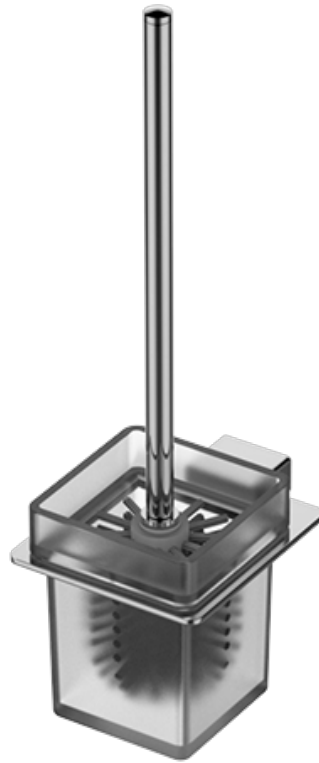

BATHROOM
Toilet Brush Holder
G-9810

GRAFF®

Finishes

24K Gold

24K Brushed
Gold

Brushed Brass
PVD

Architectural
Black™

Brushed
Nickel

Brushed Onyx
PVD®

Brushed
OR'osa PVD®

Gunmetal

Gunmetal
Distressed

Matte Black

Olive Bronze

Onyx PVD®

Polished Brass
PVD

Polished
Chrome

Polished
Nickel

OR'osa PVD®

Architectural
White

G-9810

INCANTO Series