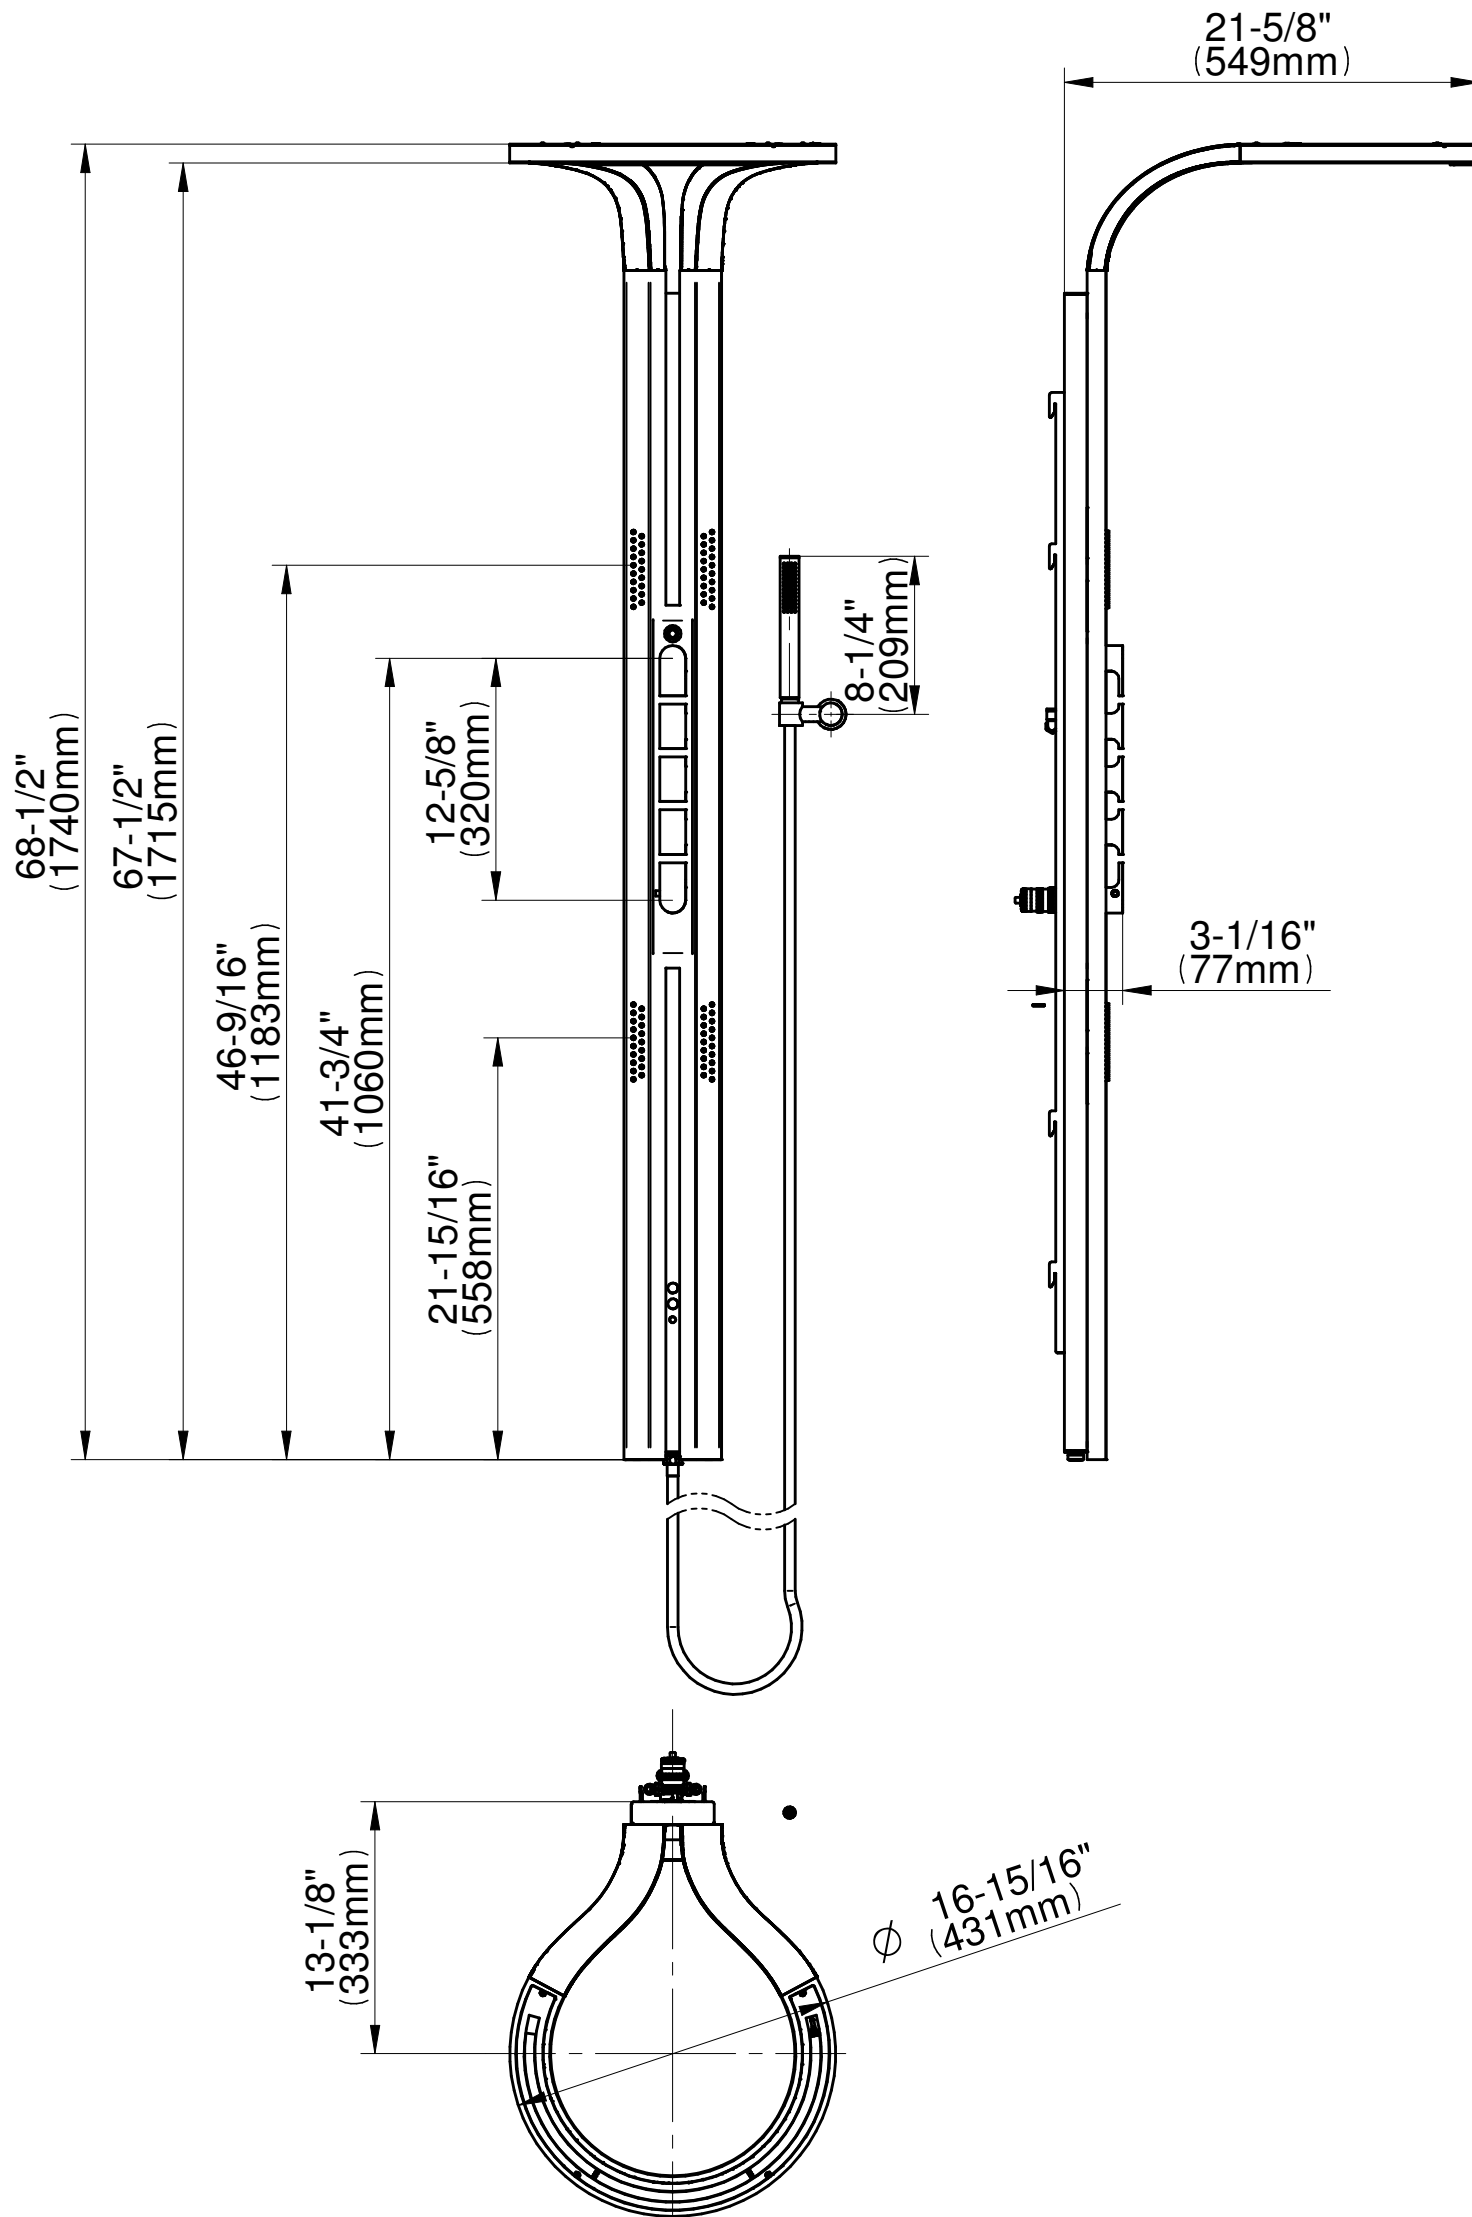

Information

- 3/4" thermostatic valve
- 6-color LED chromotherapy lighting
- Dual-function showerhead with waterfall and rain shower settings
- Showerhead features 83 no-clog, easy-clean spray nozzles, body sprays
- 59" handshower set with wall bracket included
- Flow rates: rain shower ~ 2.1 @ 60 psi, waterfall ~ 5.5 @ 60 psi, body sprays ~ 6.6 @ 60 psi, handshower ~ 1.5 @ 60 psi

G-8750

AMETIS Series

SHOWER
Ametis Shower System
G-8750

GRAFF®

Information

- 3/4" thermostatic valve
- 6-color LED chromotherapy lighting
- Dual-function showerhead with waterfall and rain shower settings
- Showerhead features 83 no-clog, easy-clean spray nozzles, body sprays
- 59" handshower set with wall bracket included
- Flow rates: rain shower ~ 2.1 @ 60 psi, waterfall ~ 5.5 @ 60 psi, body sprays ~ 6.6 @ 60 psi, handshower ~ 1.5 @ 60 psi