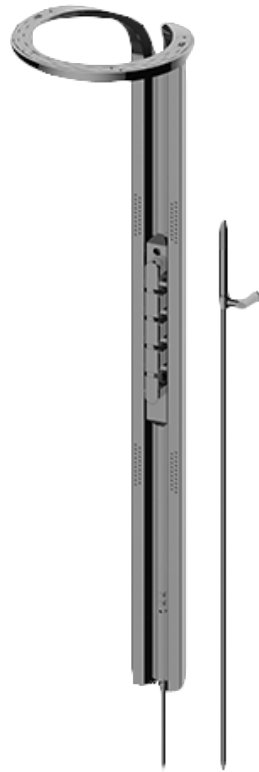

Information

- 3/4" thermostatic valve
- 6-color LED chromotherapy lighting
- Dual-function showerhead with waterfall and rain shower settings
- Showerhead features 83 no-clog, easy-clean spray nozzles, body sprays
- 59" handshower set with wall bracket included
- Flow rates: rain shower ~ 2.1 @ 60 psi, waterfall ~ 5.5 @ 60 psi, body sprays ~ 6.6 @ 60 psi, handshower ~ 1.5 @ 60 psi

G-8750

AMETIS Series

SHOWER
Ametis Shower System
G-8750

GRAFF®

Information

- 3/4" thermostatic valve
- 6-color LED chromotherapy lighting
- Dual-function showerhead with waterfall and rain shower settings
- Showerhead features 83 no-clog, easy-clean spray nozzles, body sprays
- 59" handshower set with wall bracket included
- Flow rates: rain shower ~ 2.1 @ 60 psi, waterfall ~ 5.5 @ 60 psi, body sprays ~ 6.6 @ 60 psi, handshower ~ 1.5 @ 60 psi

SHOWER
Ametis Shower System Complete
Rough
G-8755

GRAFF®

Information

- Power supply included

Finishes

Architectural
Black
w/Chrome
Accents

Matte Black
w/Chrome
Accents

Polished
Chrome