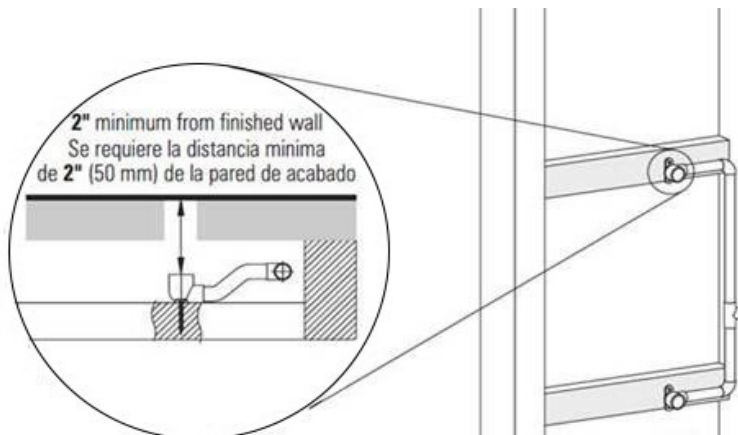

* Special order finish- call for availability