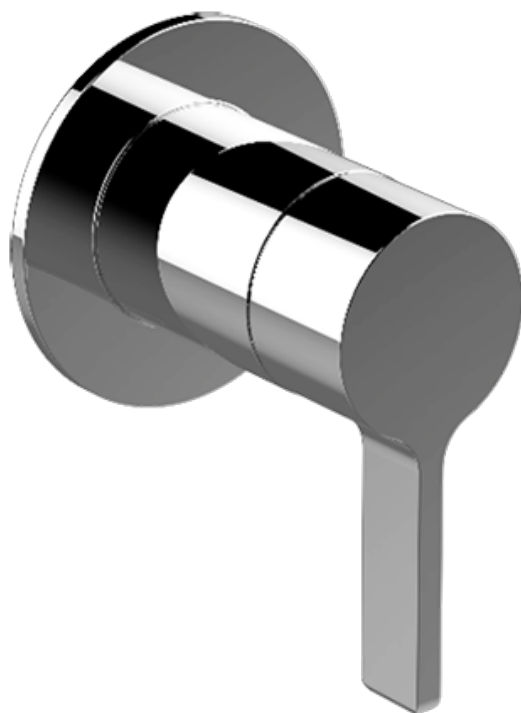

## Information

- 3/4" universal inlets/outlets with female threads
- Supplied with protective plastic cover

## Finishes

Brushed  
Nickel

Polished  
Chrome

SHOWER  
Terra Stop/Volume Control Valve  
Trim with Handle  
**G-8093-LM46S-T**

---

**GRAFF**<sup>®</sup>

## Information

- Single metal handle and decorative trim plate
- Use with G-8070 or G-8075 thermostatic stop/volume control rough valve
- ADA