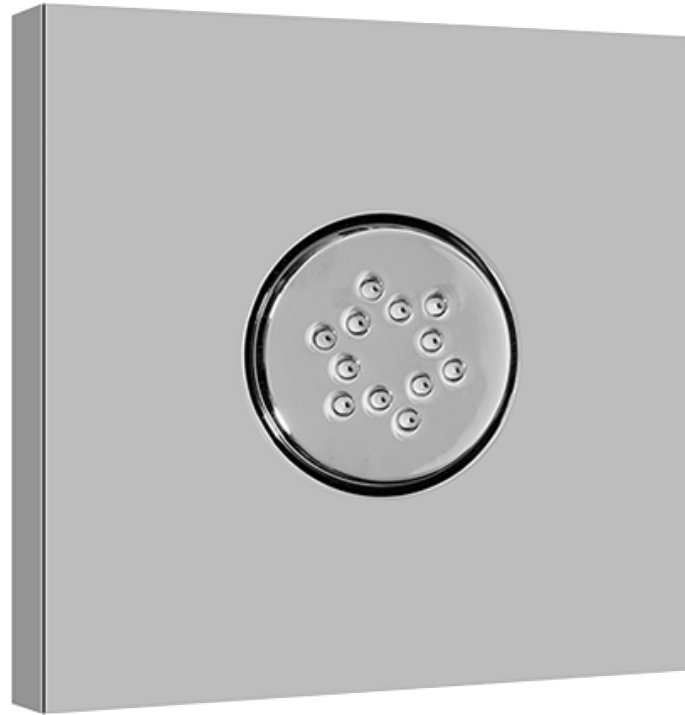

**GRAFF®**

**Information**

- 12 no-clog, easy-clean silicon jets
- Metal ball-joint allows for 18° angle adjustment of body spray
- Brass wall escutcheon and flush-mounted trim
- 1/2" NPT female thread inlet
- Body spray flow rate  $\leq$  1.5 max gpm