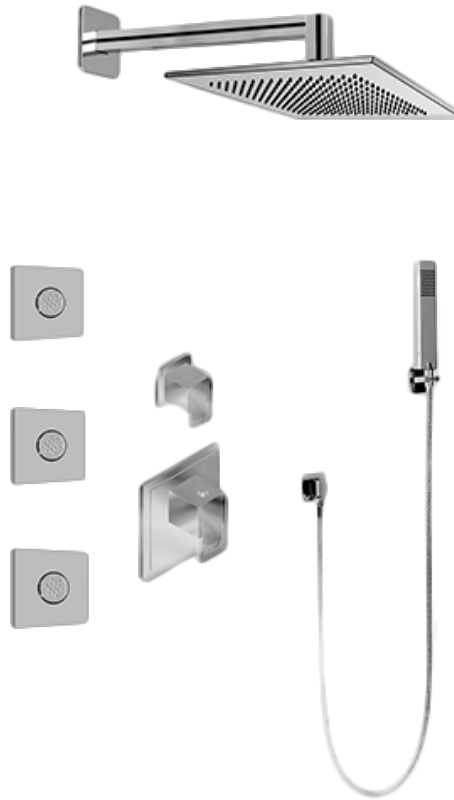

SHOWER  
M-Series Full Thermostatic  
Shower System with Diverter  
Valve  
**GM2.122SG-LM38E0**

---

**GRAFF®**

## Information

- 3/4" thermostatic valve and trim
- 8" rain showerhead with 12" wall-mounted shower arm
- Flush-mounted swivel body sprays (3 pieces)
- Handshower set w/wall bracket
- 3-way diverter valve
- Showerhead features no-clog, easy-clean spray nozzles
- Optional extension kit
- Flow rates: showerhead  $\leq 1.8$  max gpm, handshower  $\leq 1.5$  max gpm, body sprays  $\leq 1.5$  max gpm each

SHOWER  
Thermostatic Rough Valve  
**G-8006**

**GRAFF®**