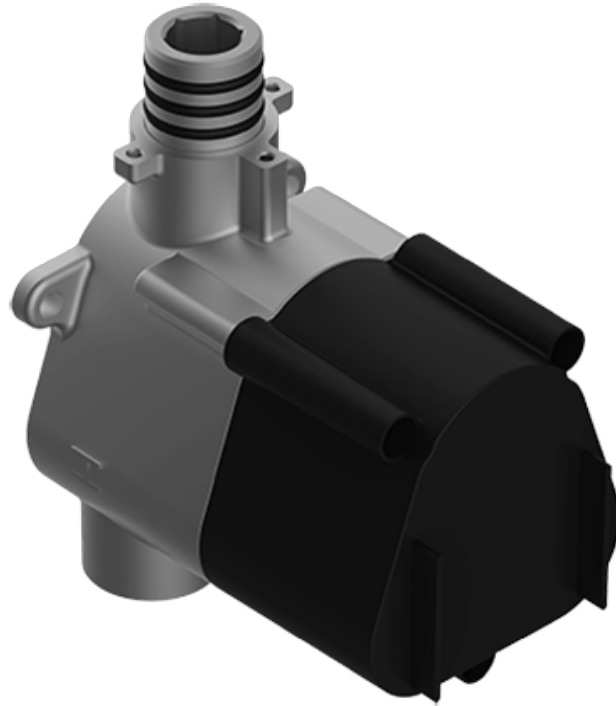

SHOWER  
M-Series Full Thermostatic  
Shower System with Diverter  
Valve  
**GM2.122SG-LM38E0**

---

**GRAFF®**

## Information

- 3/4" thermostatic valve and trim
- 8" rain showerhead with 12" wall-mounted shower arm
- Flush-mounted swivel body sprays (3 pieces)
- Handshower set w/wall bracket
- 3-way diverter valve
- Showerhead features no-clog, easy-clean spray nozzles
- Optional extension kit
- Flow rates: showerhead  $\leq 1.8$  max gpm, handshower  $\leq 1.5$  max gpm, body sprays  $\leq 1.5$  max gpm each

SHOWER  
Thermostatic Rough Valve  
**G-8006**

**GRAFF®**