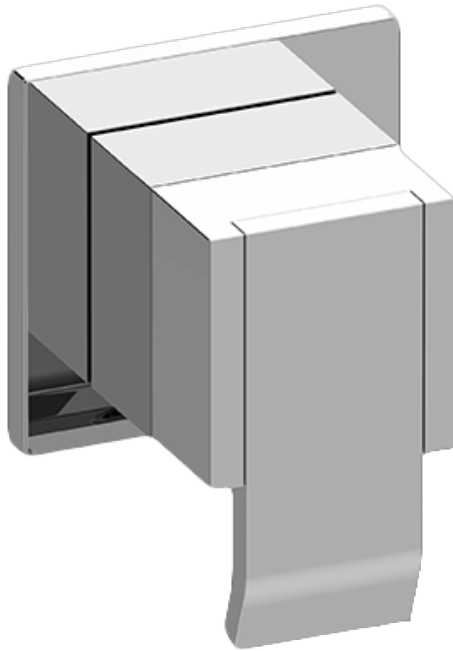

SHOWER
Qubic M-Series 3-Way Diverter
Valve Trim with Handle
G-8072-LM38E1

GRAFF®