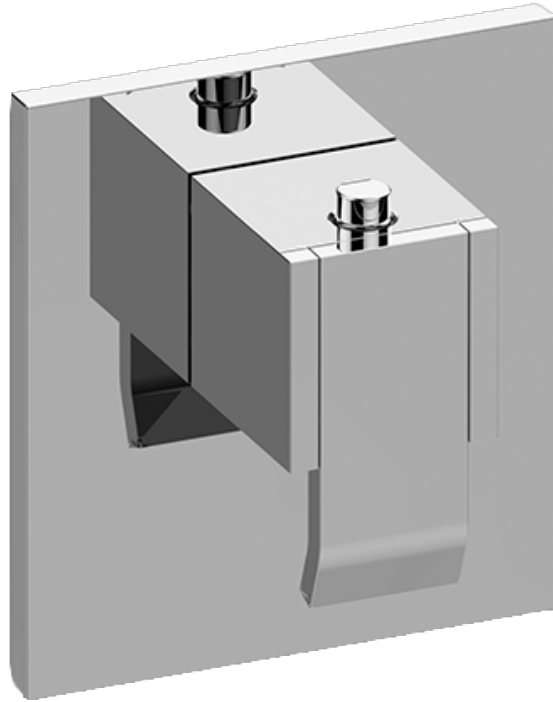

[www.graff-faucets.com](http://www.graff-faucets.com) | phone: 800-954-4723

SHOWER  
Qubic M-Series Thermostatic  
Valve Trim with Handle  
**G-8043-LM38E-T**

**GRAFF®**

**Information**

- Single metal handle and decorative trim plate
- Use with G-8006 thermostatic rough valve
- ADA