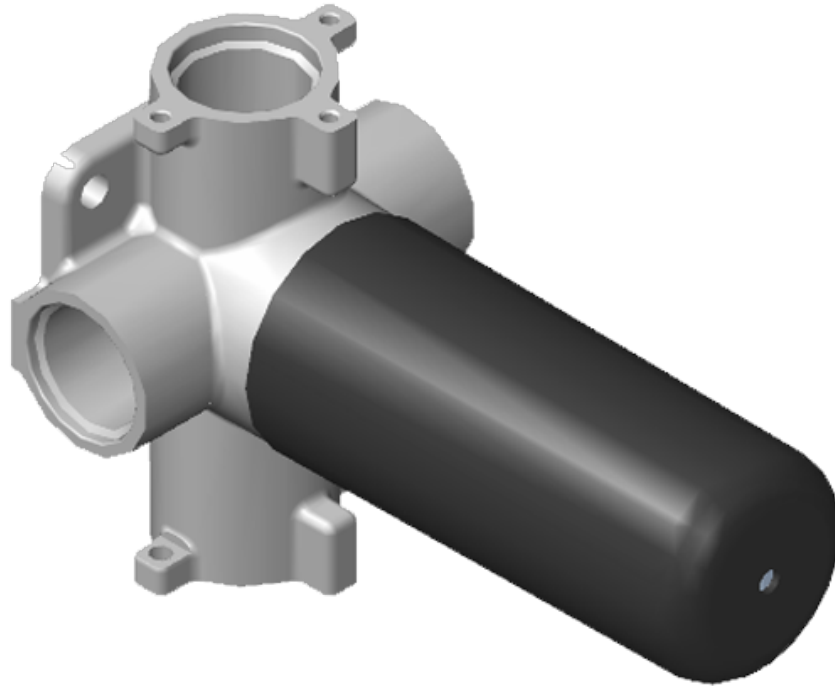

## QUBIC Series

SHOWER  
Three-Way Diverter Control Valve  
WITH Off Function (No Pass-  
Through)  
**G-8053**

**GRAFF®**

**Information**

- ~11.4 gpm @ 60 psi
- 3/4" universal inlets/outlets with female threads
- Operates one function at a time
- Stacking inlet feature
- Supplied with protective plastic cover
- CALGreen compliant depending on functions