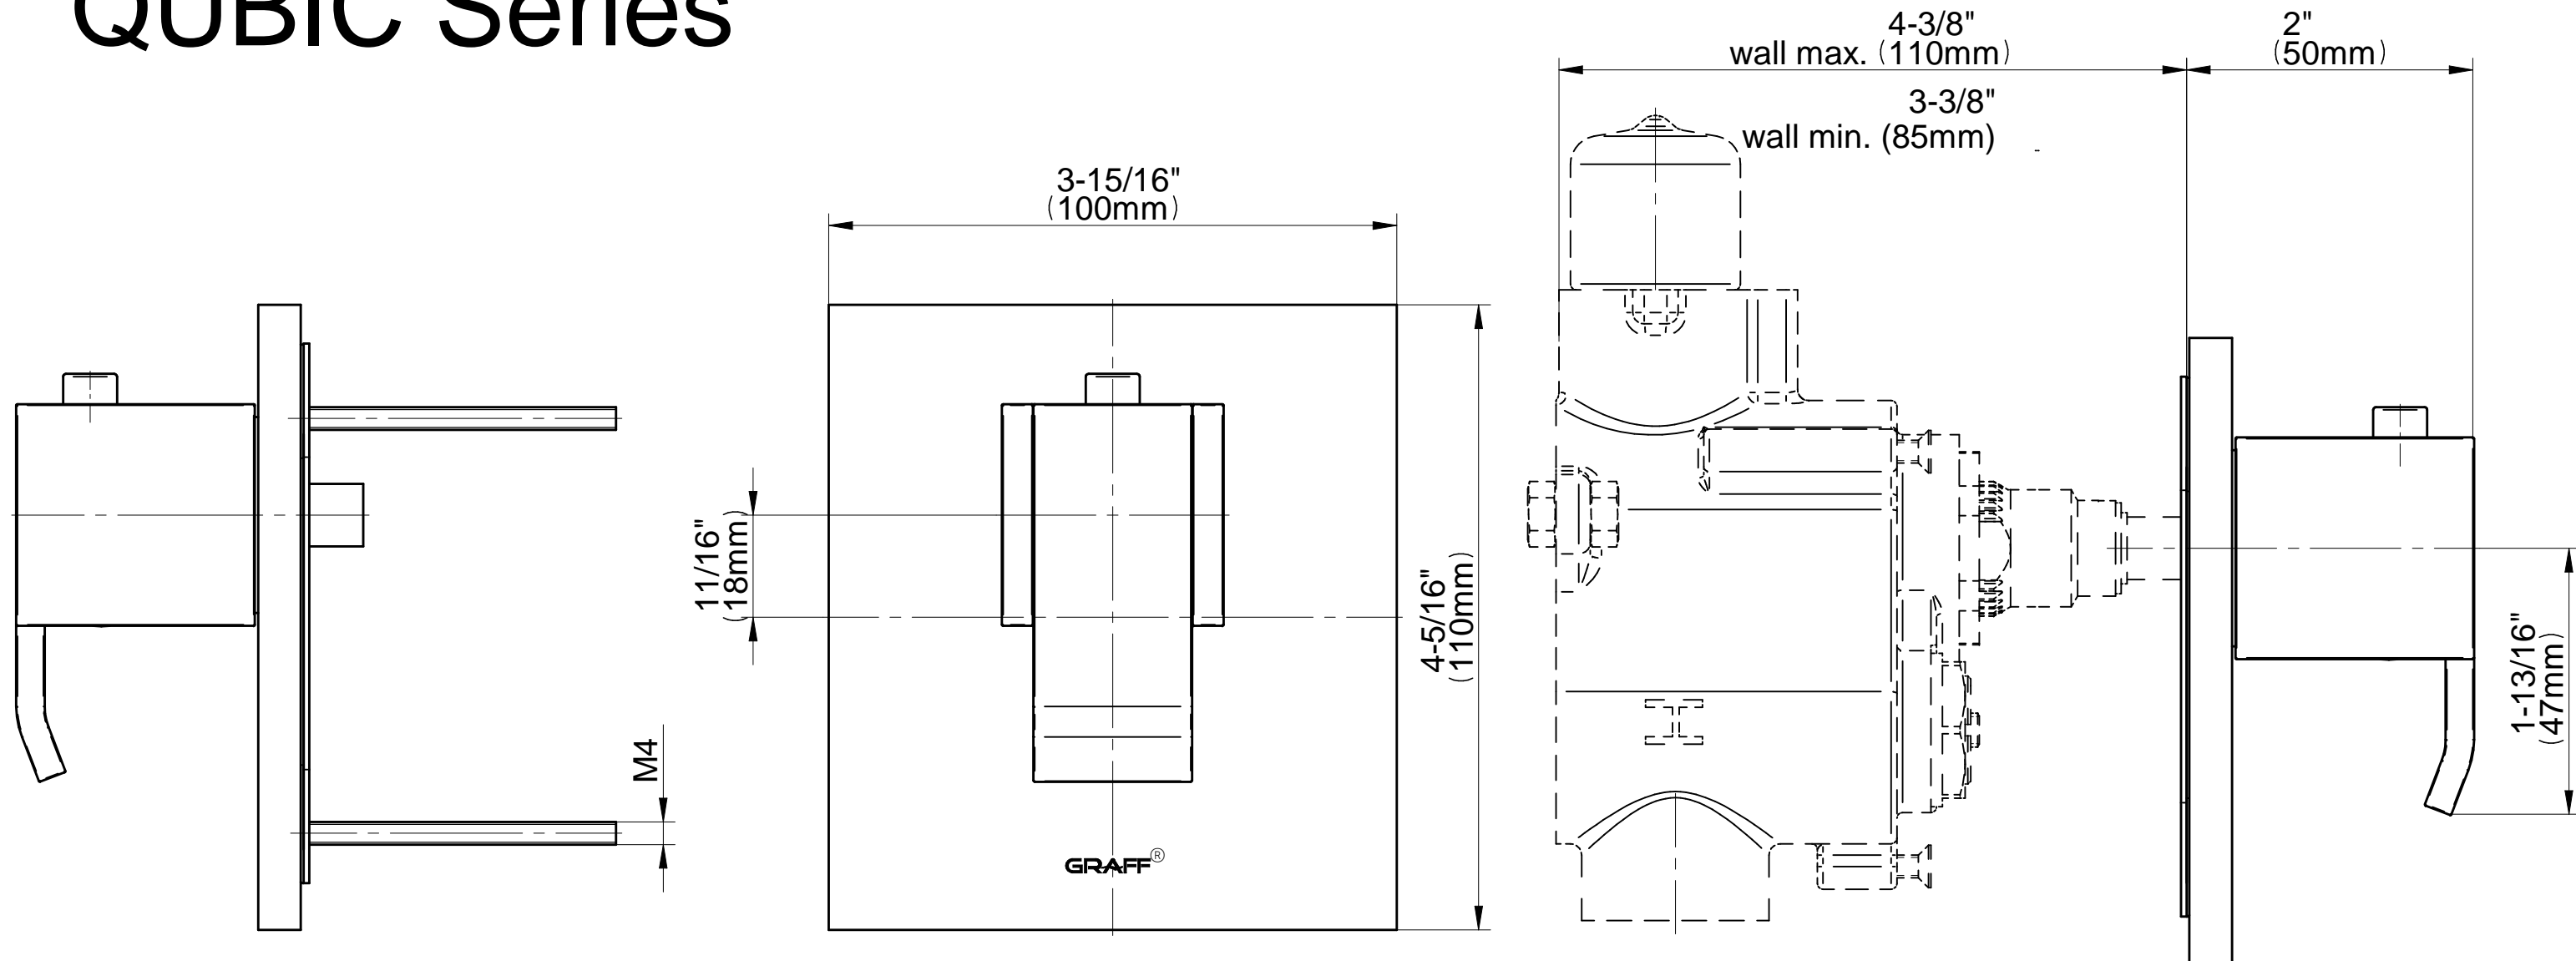

## QUBIC Series

SHOWER  
Three-Way Diverter Control Valve  
WITH Off Function (No Pass-  
Through)  
**G-8053**

**GRAFF®**

**Information**

- ~11.4 gpm @ 60 psi
- 3/4" universal inlets/outlets with female threads
- Operates one function at a time
- Stacking inlet feature
- Supplied with protective plastic cover
- CALGreen compliant depending on functions