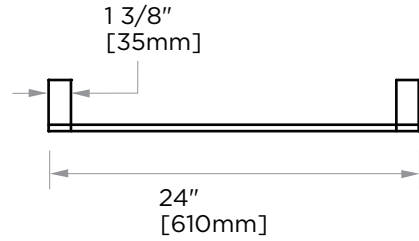

BERLIN COLLECTION
TOWEL LADDER 24"
232455

PRODUCT NAME: TOWEL LADDER 24"

PRODUCT CODE: 232455

MATERIAL: All-brass construction

KEY FEATURES: Contemporary design with solid bold rectangular geometry.

STOCKED FINISHES:

NOTE: Dimensions and specifications are subject to change without notice.