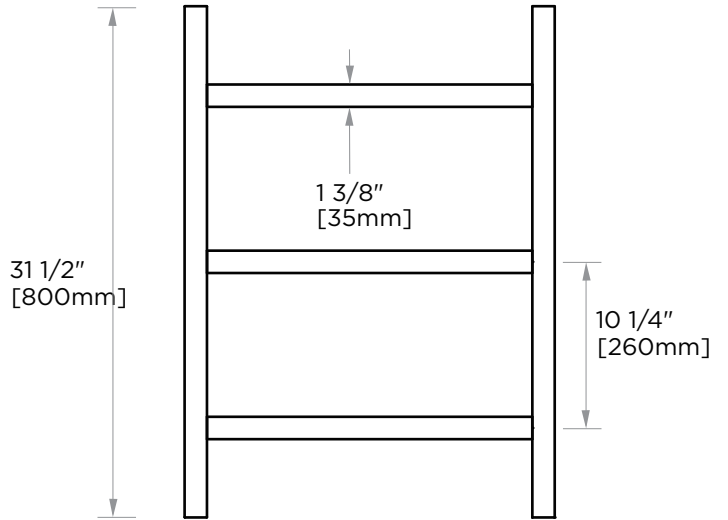

BERLIN COLLECTION
TOWEL LADDER 24"
232455

PRODUCT NAME: TOWEL LADDER 24"

PRODUCT CODE: 232455

MATERIAL: All-brass construction

KEY FEATURES: Contemporary design with solid bold rectangular geometry.

STOCKED FINISHES:

NOTE: Dimensions and specifications are subject to change without notice.