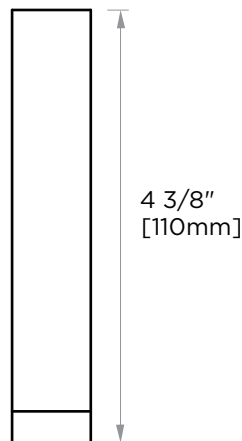

## BONN COLLECTION LARGE COAT HOOK 238137

**PRODUCT NAME:** LARGE COAT HOOK

**PRODUCT CODE:** 238137

**MATERIAL:** All-brass construction

**KEY FEATURES:** Contemporary design.  
Rectangular geometry,  
softened with curved corners.

NOTE: Dimensions and specifications are subject to change without notice.