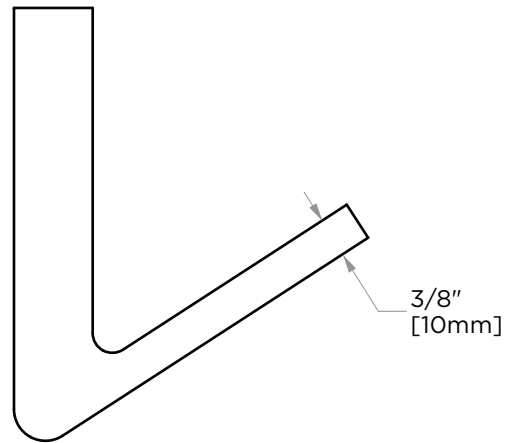

## BONN COLLECTION LARGE COAT HOOK 238137

**PRODUCT NAME:** LARGE COAT HOOK

**PRODUCT CODE:** 238137

**MATERIAL:** All-brass construction

**KEY FEATURES:** Contemporary design.  
Rectangular geometry,  
softened with curved corners.

NOTE: Dimensions and specifications are subject to change without notice.