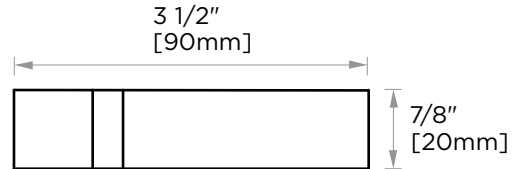

## BONN COLLECTION LARGE COAT HOOK 238137

**PRODUCT NAME:** LARGE COAT HOOK

**PRODUCT CODE:** 238137

**MATERIAL:** All-brass construction

**KEY FEATURES:** Contemporary design.  
Rectangular geometry,  
softened with curved corners.