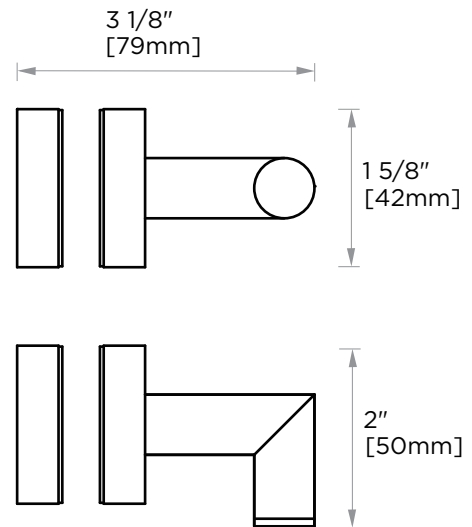

MADRID COLLECTION
SINGLE SDH KNOB
2627501

7501

Mounting
Options

PRODUCT NAME: SINGLE SDH KNOB

PRODUCT CODE: 2627501

MATERIAL: All-brass construction

KEY FEATURES: Contemporary design.
Simple and straight forward lines.
Strong linear silhouette.

STOCKED FINISHES:

- Polished Chrome (99)
- Brushed Nickel (81)
- Polished Nickel (68)
- Matte Black (48)

SPECIAL FINISHES AVAILABLE: 26 options available.
Please see our website for full list samples

WARRANTY:

Lifetime Limited (Residential Use)
One Year (Commercial Use)

NOTE: Dimensions and specifications are subject to change without notice.