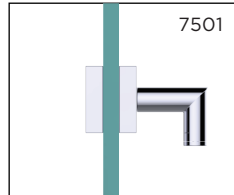

MADRID COLLECTION
SINGLE SDH KNOB
2627501

7501

Mounting
Options

PRODUCT NAME: SINGLE SDH KNOB

PRODUCT CODE: 2627501

MATERIAL: All-brass construction

KEY FEATURES: Contemporary design.
Simple and straight forward lines.
Strong linear silhouette.