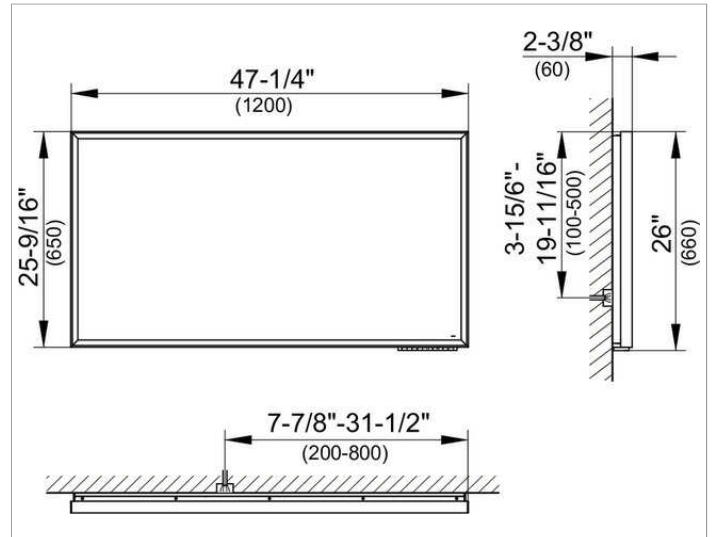

Royal Lumos
14597174550 Light mirror

PRODUCT

DRAWING

PRODUCT ATTRIBUTES

adjustable light colour from 2700 kelvin (warm white) to 6500 kelvin (daylight),

continuous aluminium frame, silver anodized

Operation:

DIMENSION

47,24 x 25,59 x 2,36 "

Warranty: KEUCO products are covered by a 5-year manufacturer's warranty, in effect from the date of purchase. During this time, proven product defects will be remedied free of charge. Warranty claims must be filed in writing, including a detailed description of the defect immediately after a defect has occurred. For a copy of our detailed product warranty policy, please contact us at office-usa@keuco.com.