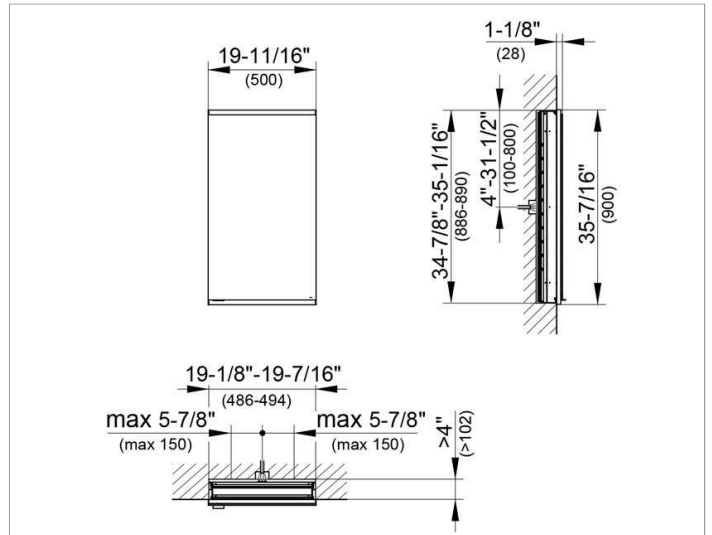

Royal Modular 2.0
800110051005100 Mirror cabinet

PRODUCT

DRAWING

EEK: A++, A+, A ,

SURFACE

silver anodized

DIMENSION

19,69 x 35,43 x 4,72 "