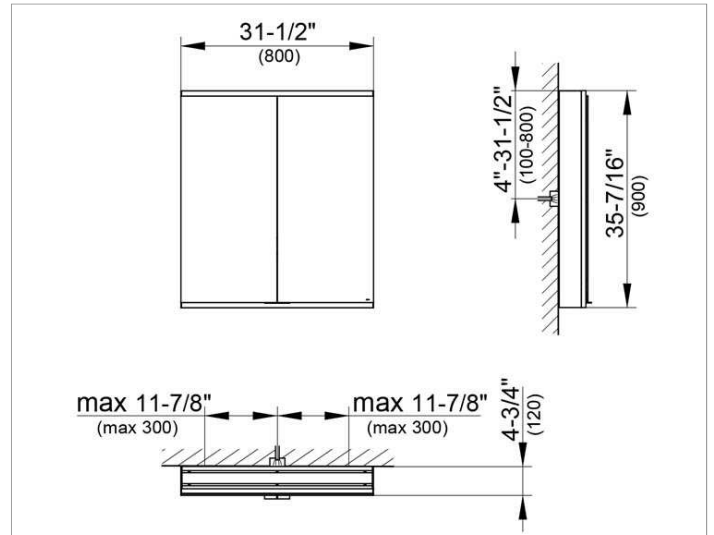

Royal Modular 2.0
800211081005000 Mirror cabinet

PRODUCT

DRAWING

EEK: A++, A+, A ,

SURFACE

silver anodized

DIMENSION

31,5 x 35,43 x 4,72 "