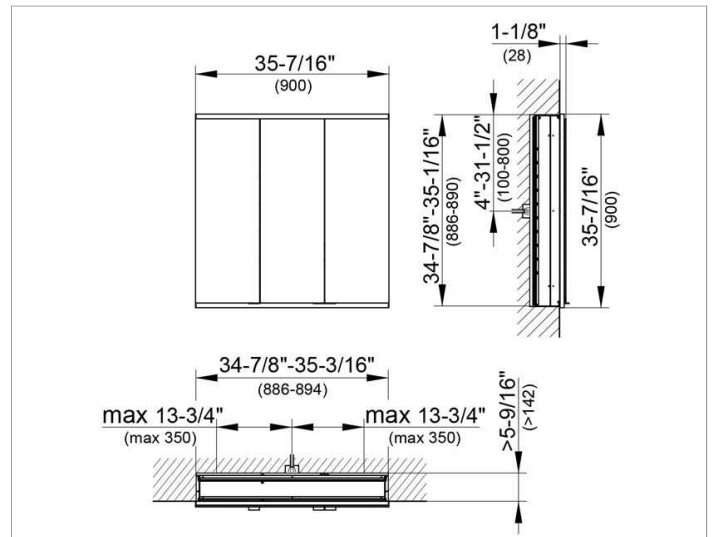

Royal Modular 2.0
800310091105300 Mirror cabinet

PRODUCT

DRAWING

EEK: A++, A+, A ,

SURFACE

silver anodized

DIMENSION

35,43 x 35,43 x 6,3 "