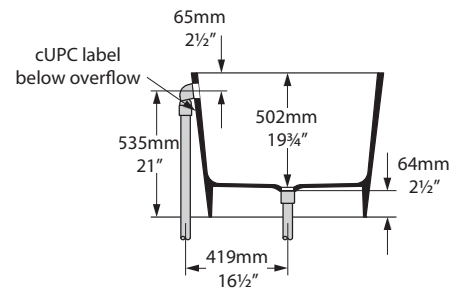

volcanic limestone baths

Top view

Front view

Side view

Section BB Shown with K51 waste kit

Section AA

*All measurements subject to +/-5% tolerance

l = 1511mm / 59 1/2"
w = 802mm / 31 5/8"
h = 600mm / 23 5/8"