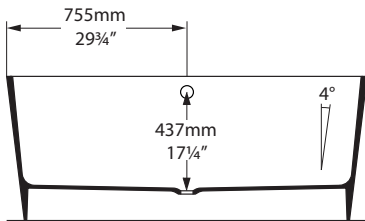

volcanic limestone baths

Top view

Front view

Side view

Section BB Shown with K51 waste kit

Section AA

*All measurements subject to +/-5% tolerance

l = 1511mm / 59 1/2"
w = 802mm / 31 5/8"
h = 600mm / 23 5/8"